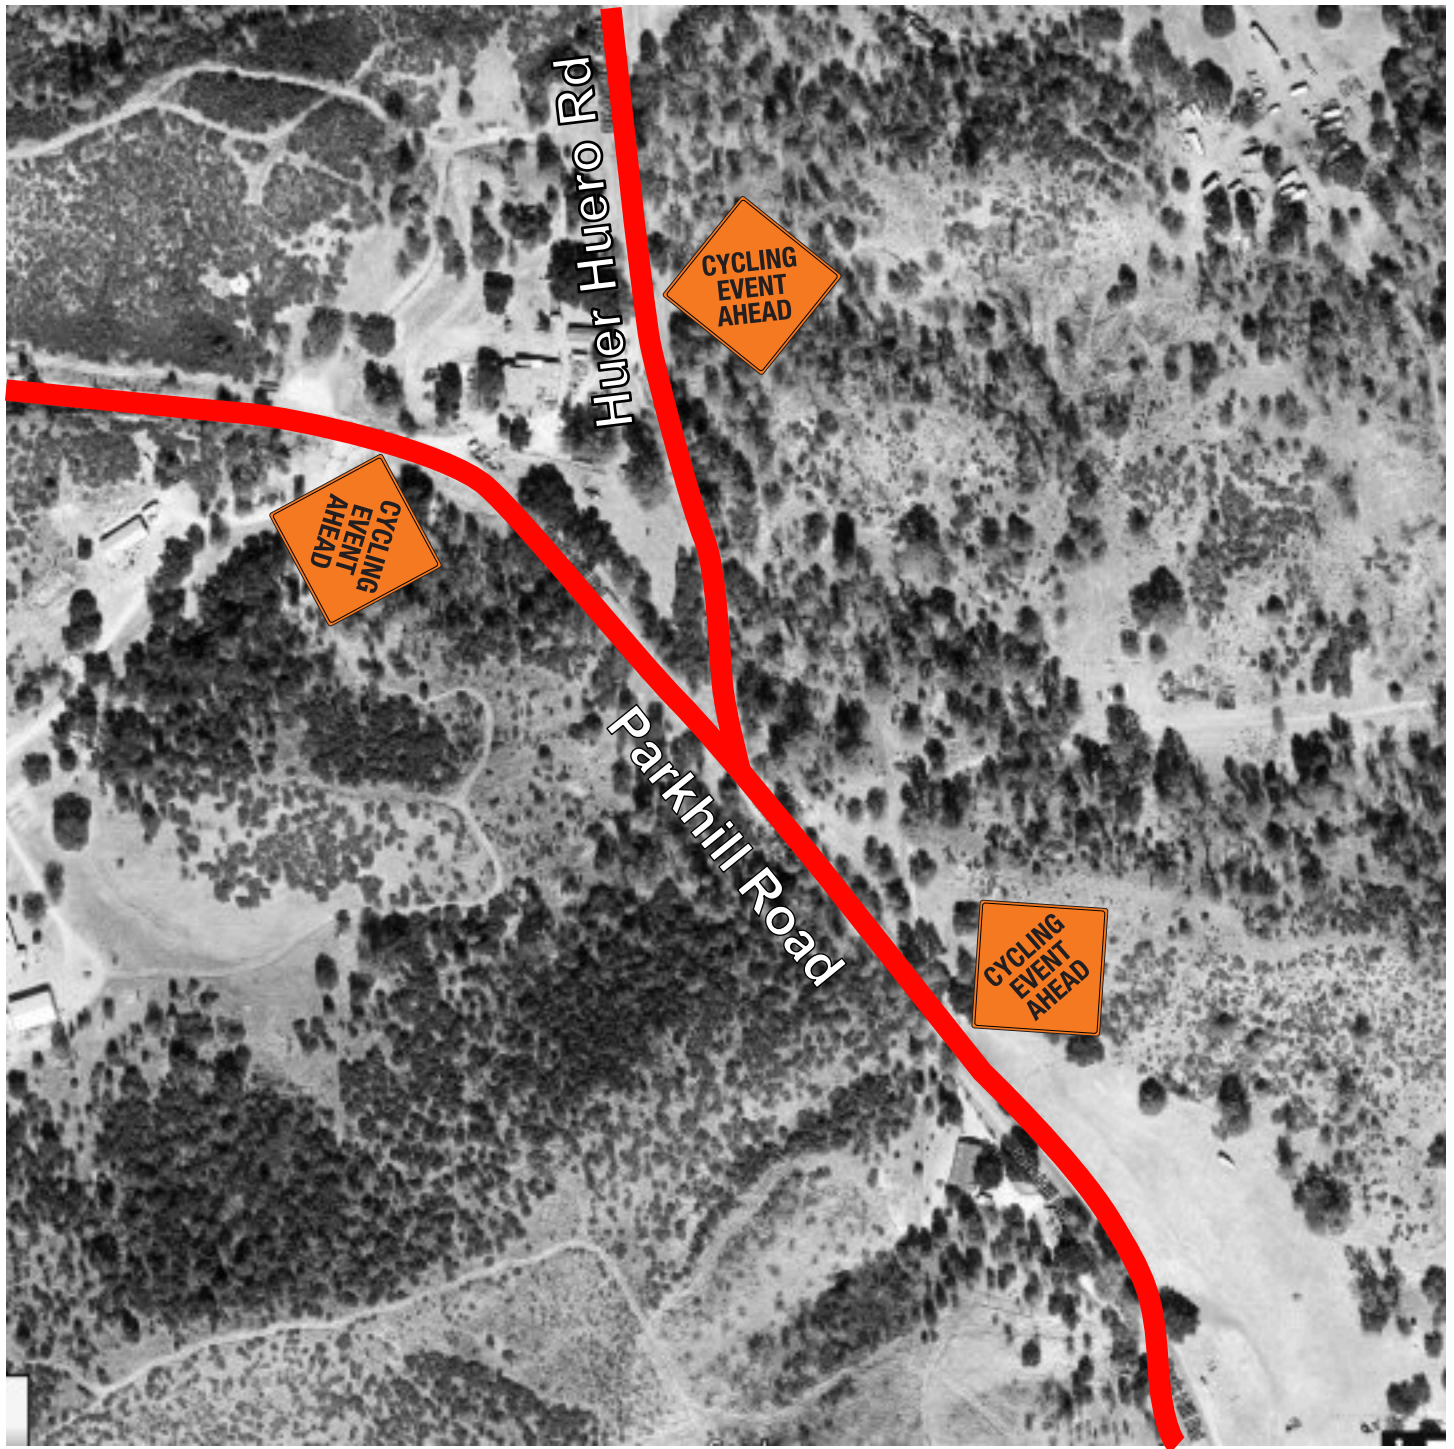

01 Highway 58 & O'Donovan Road

- Cycling Event Ahead Highway 58 Westbound Before Intersection
- Cycling Event Ahead O'Donovan Rd. Northbound After Intersection

02 Highway 58 & Huer Huero Road

- **Cycling Event Ahead** Highway 58 Eastbound Before Intersection
- **Cycling Event Ahead** Huer Huero Rd Southbound After Intersection
- **Cycling Event Ahead** Parkhill Road Northbound Before Intersection

There will be Course Marshals at this intersection to warn riders of approaching traffic.

03 Parkhill Road & Huer Huero Road

- **Cycling Event Ahead** Parkhill Road Southbound Before Intersection
- **Cycling Event Ahead** Parkhill Road Northbound Before Intersection
- **Cycling Event Ahead** Huer Huero Rd. Northbound After Intersection

There will be Course Marshals at this intersection to warn riders of approaching traffic and route split at next intersection.

04 Parkhill Road & Las Pilitas Road

- Cycling Event Ahead Parkhill Road Southbound After Intersection
- Cycling Event Ahead Las Pilitas Rd Westbound After Intersection

05 Pozo Road & Las Pilitas Road

- **Cycling Event Ahead** Pozo Road Northbound After Las Pilitas Intersection
- **Cycling Event Ahead** Pozo Road Southbound Before #5991 Entry to Rest Stop

There will be Course Marshals at the turn into the Rest Stop to warn riders of approaching traffic.