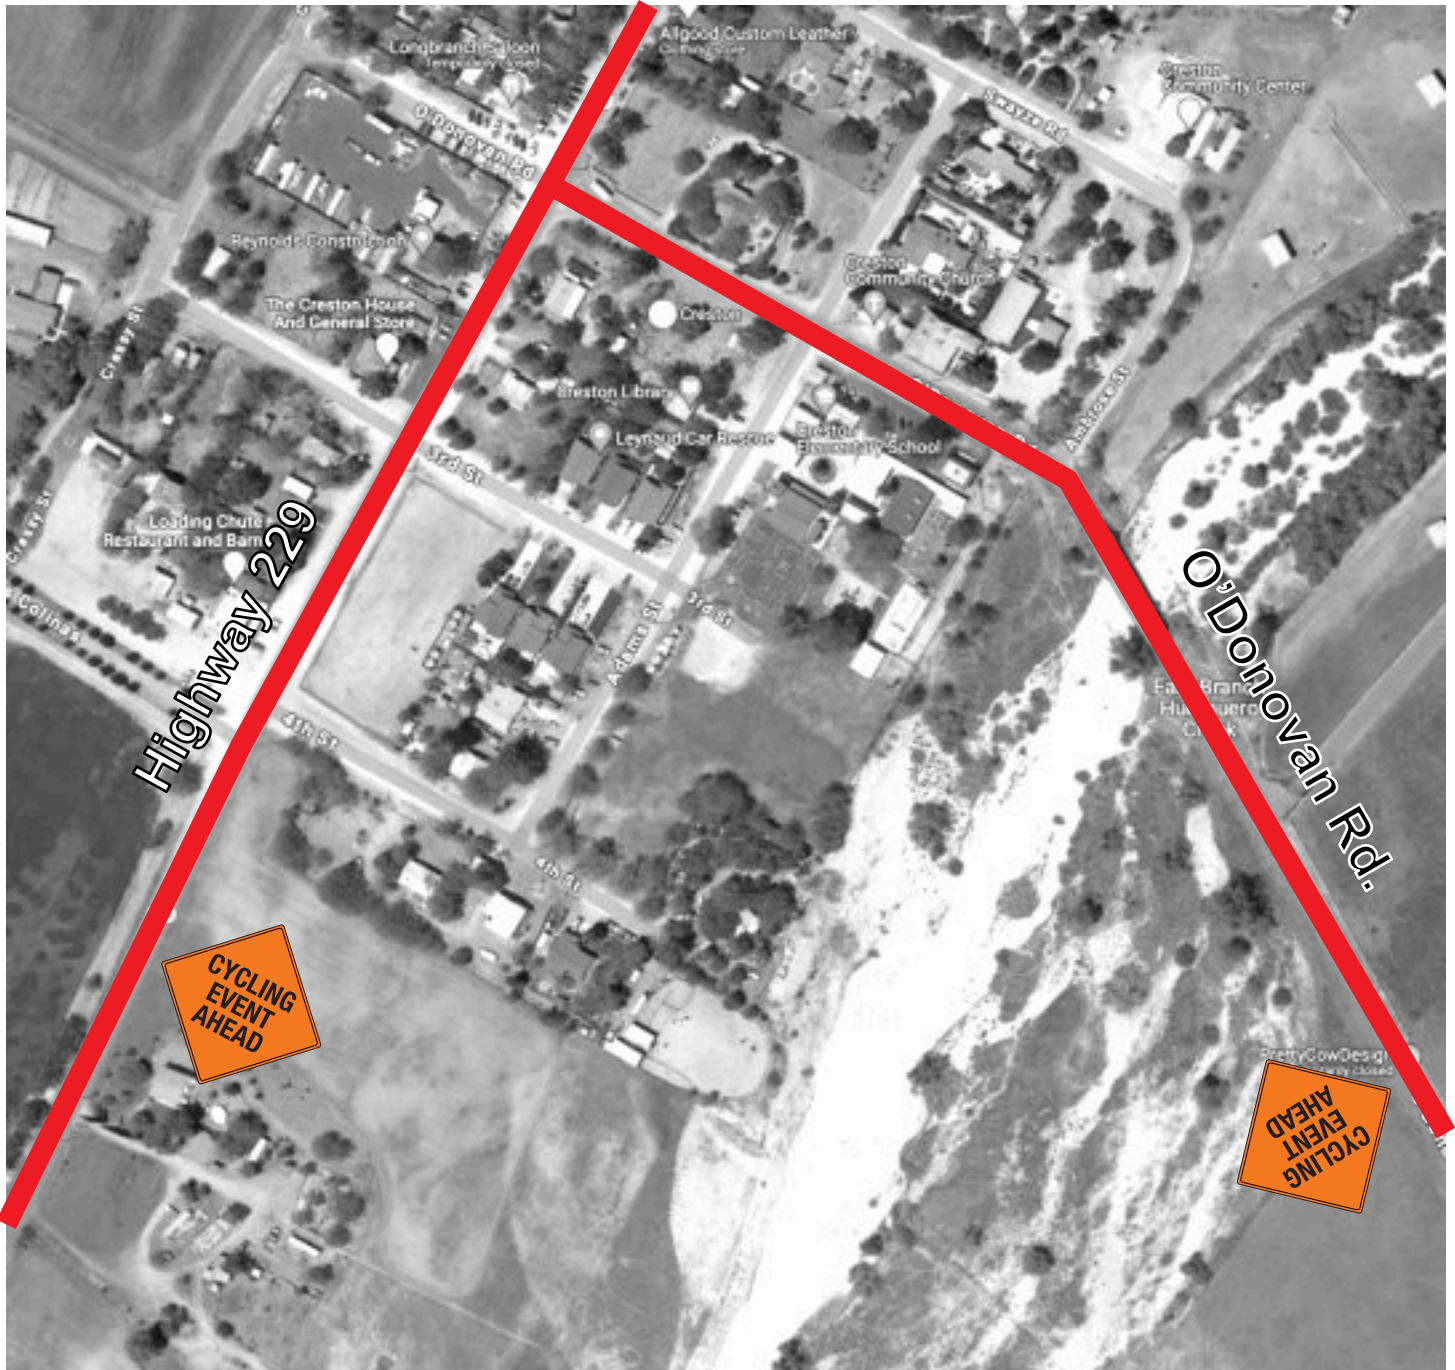

Wildflower Century Traffic Control Intersections

Event Date: Saturday, April 20, 2024

CalTrans Permit Number: 0523-6SE-0679

San Luis Obispo Bicycle Club

1/20/24

Creston

- Cycling Event Ahead O'Donovan Rd. Southbound After Bridge
- Cycling Event Ahead Highway 229 Northbound Before Community

01 Highway 58 & O'Donovan Road

- Cycling Event Ahead Highway 58 Westbound Before Intersection
- Cycling Event Ahead O'Donovan Rd. Northbound After Intersection

02 Highway 58 & Huer Huero Road

- **Cycling Event Ahead** Highway 58 Eastbound Before Intersection
- **Cycling Event Ahead** Huer Huero Rd Southbound After Intersection
- **Cycling Event Ahead** Parkhill Road Northbound Before Intersection

There will be Course Marshals at this intersection to warn riders of approaching traffic.

03 Parkhill Road & Huer Huero Road

- **Cycling Event Ahead** Parkhill Road Southbound Before Intersection
- **Cycling Event Ahead** Parkhill Road Northbound Before Intersection
- **Cycling Event Ahead** Huer Huero Rd. Northbound After Intersection

There will be Course Marshals at this intersection to warn riders of approaching traffic and route split at next intersection.

04 Parkhill Road & Las Pilitas Road

- Cycling Event Ahead Parkhill Road Southbound After Intersection
- Cycling Event Ahead Las Pilitas Rd Westbound After Intersection