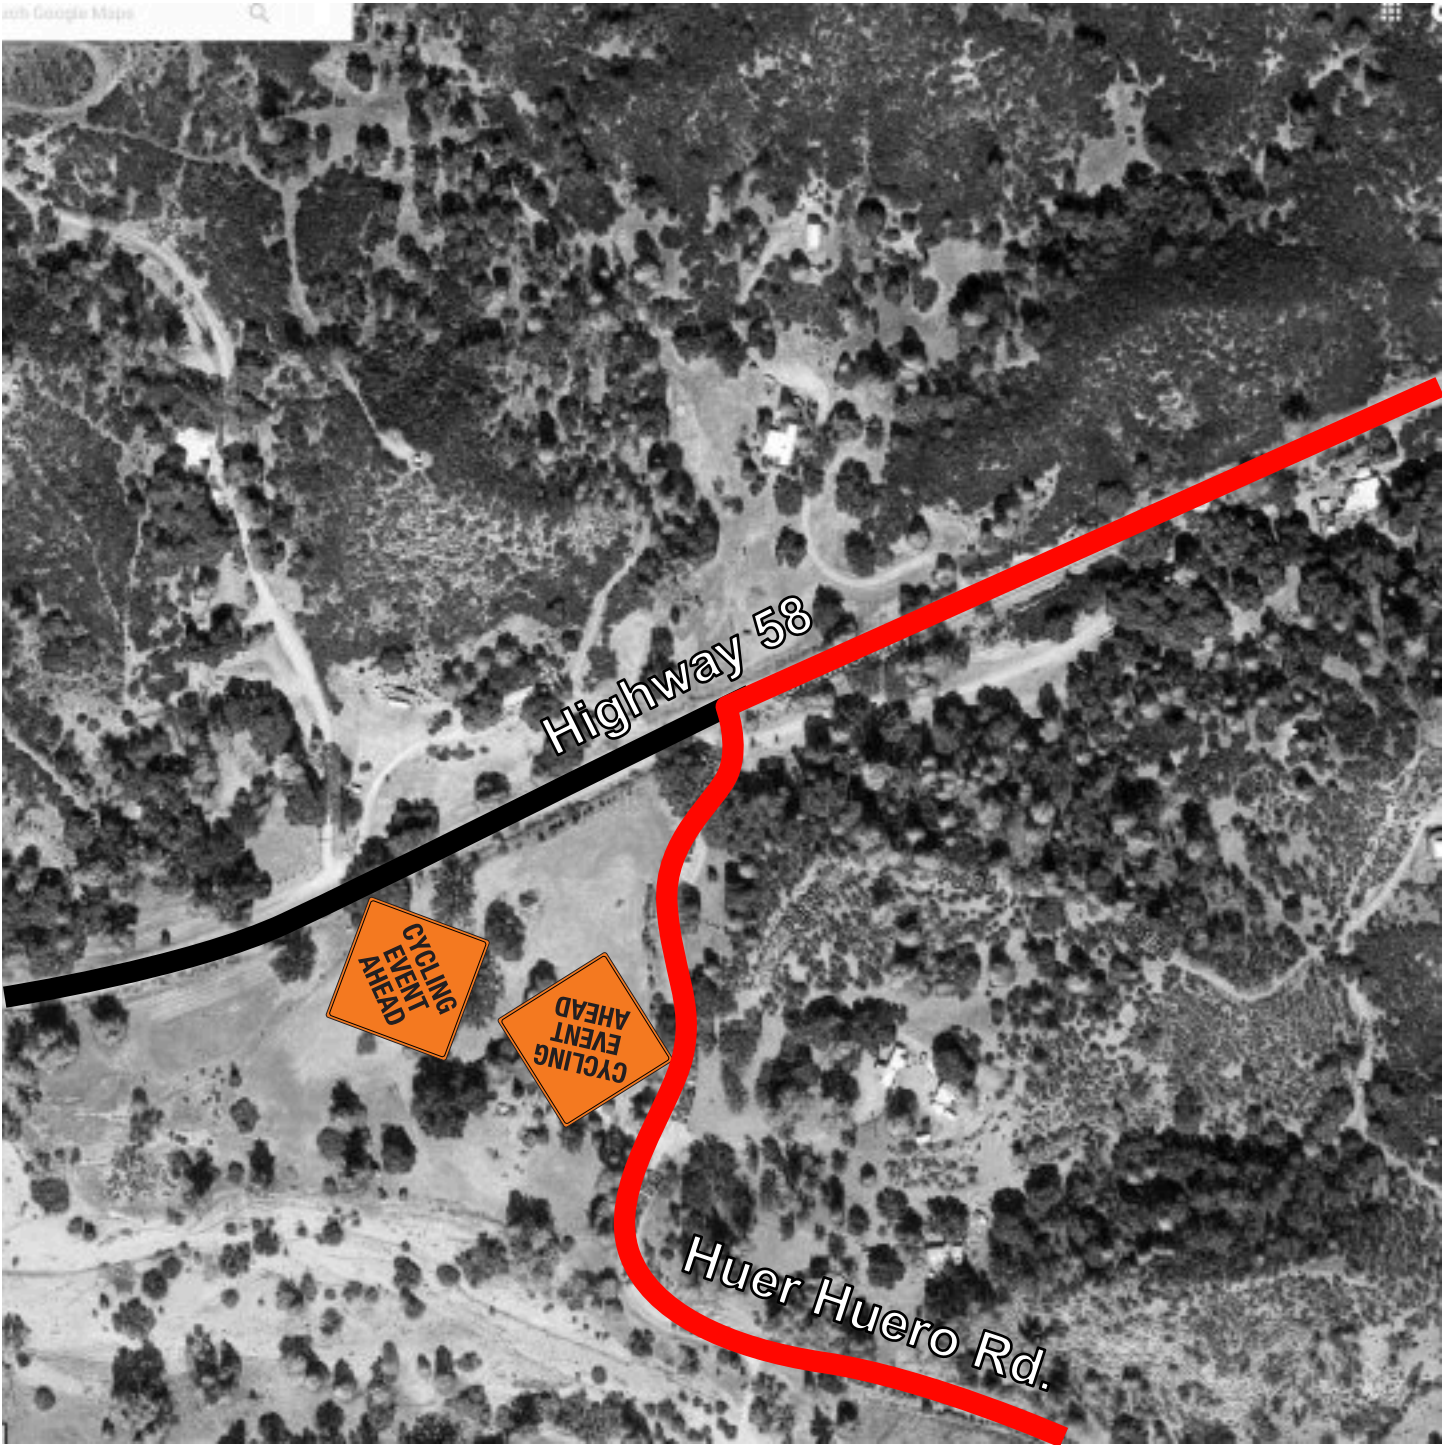

02 Highway 58 & Huer Huero Road

- **Cycling Event Ahead** Highway 58 Eastbound Before Intersection
- **Cycling Event Ahead** Huer Huero Rd Southbound After Intersection
- **Cycling Event Ahead** Parkhill Road Northbound Before Intersection

There will be Course Marshals at this intersection to warn riders of approaching traffic.