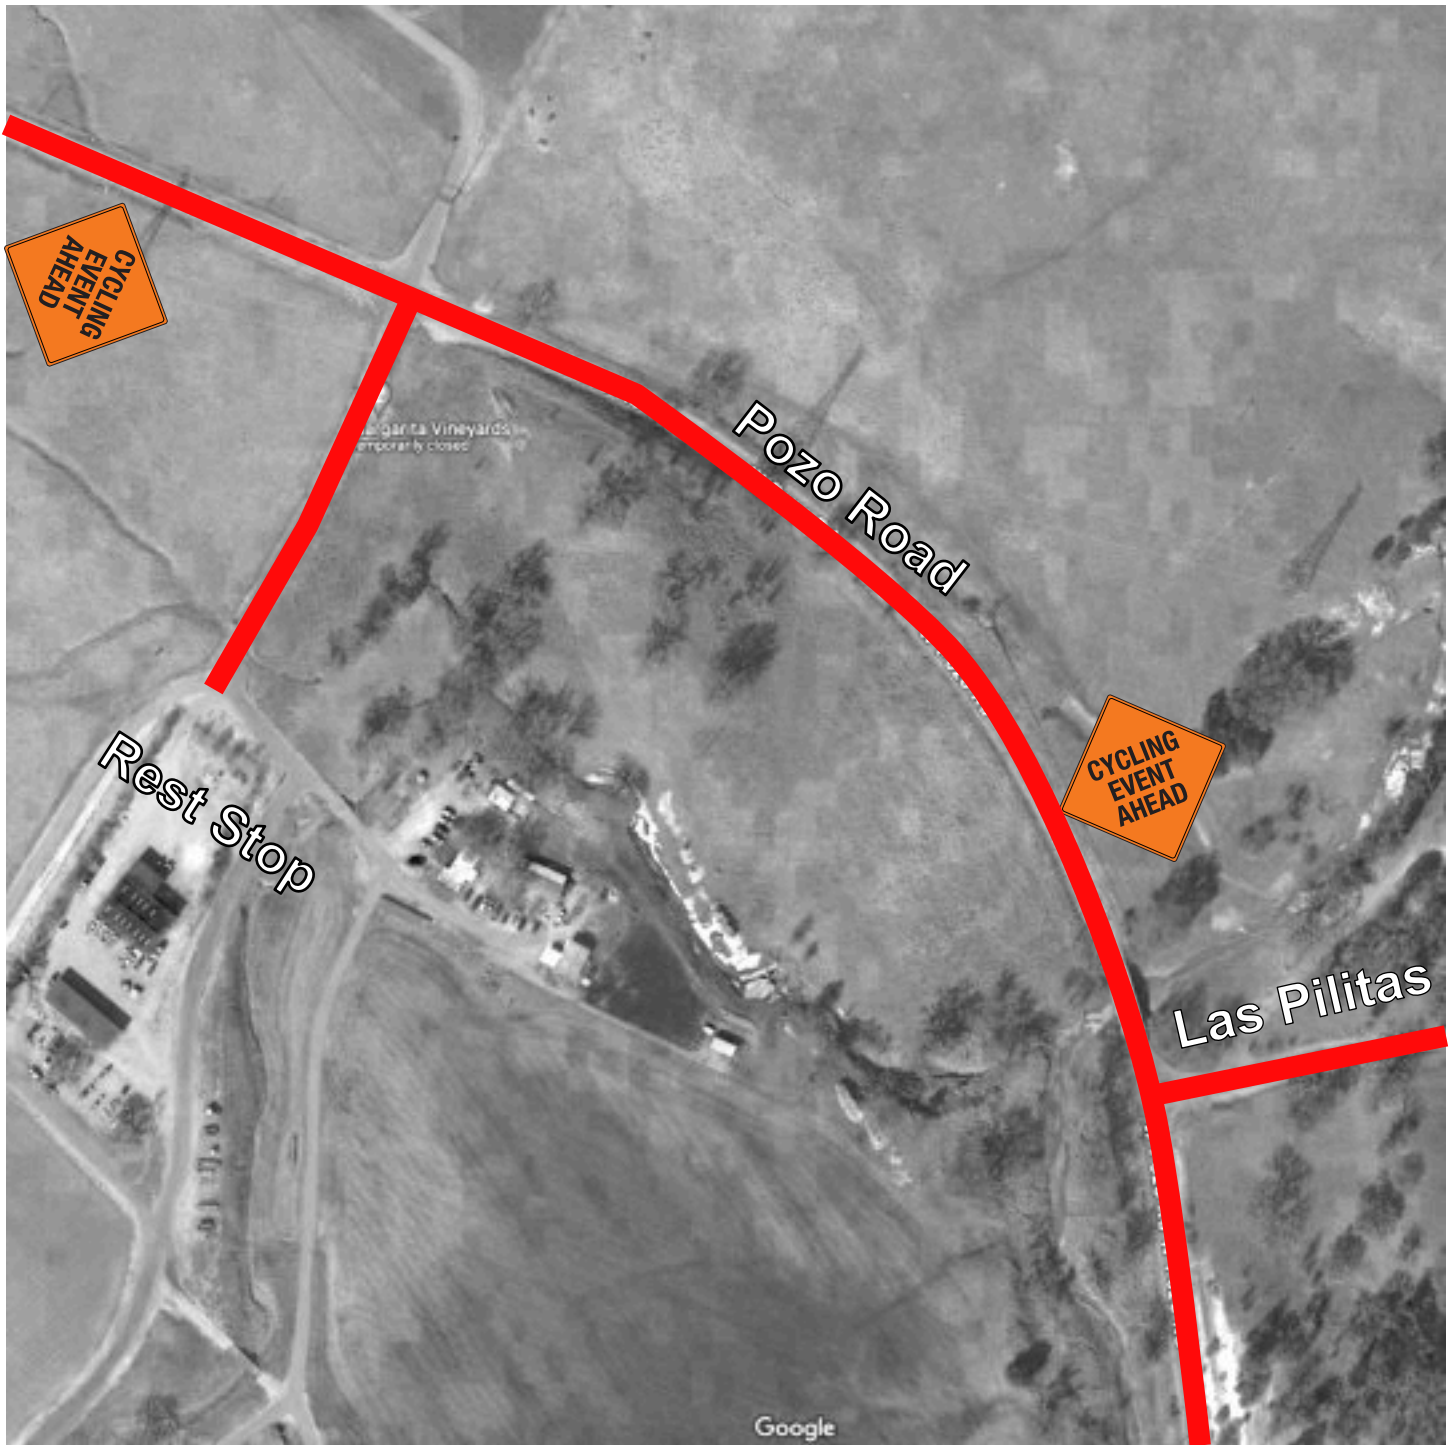

01 Highway 58 & O'Donovan Road

- Cycling Event Ahead Highway 58 Westbound Before Intersection
- Cycling Event Ahead O'Donovan Rd. Northbound After Intersection

02 Highway 58 & Huer Huero Road

- **Cycling Event Ahead** Highway 58 Eastbound Before Intersection
- **Cycling Event Ahead** Huer Huero Rd Southbound After Intersection
- **Cycling Event Ahead** Parkhill Road Northbound Before Intersection

There will be Course Marshals at this intersection to warn riders of approaching traffic.

03 Parkhill Road & Huer Huero Road

- **Cycling Event Ahead** Parkhill Road Southbound Before Intersection
- **Cycling Event Ahead** Parkhill Road Northbound Before Intersection
- **Cycling Event Ahead** Huer Huero Rd. Northbound After Intersection

There will be Course Marshals at this intersection to warn riders of approaching traffic and route split at next intersection.

04 Parkhill Road & Las Pilitas Road

- Cycling Event Ahead Parkhill Road Southbound After Intersection
- Cycling Event Ahead Las Pilitas Rd Westbound After Intersection

05 Pozo Road & Las Pilitas Road

- **Cycling Event Ahead** Pozo Road Northbound After Las Pilitas Intersection
- **Cycling Event Ahead** Pozo Road Southbound Before #5991 Entry to Rest Stop

There will be Course Marshals at the turn into the Rest Stop to warn riders of approaching traffic.