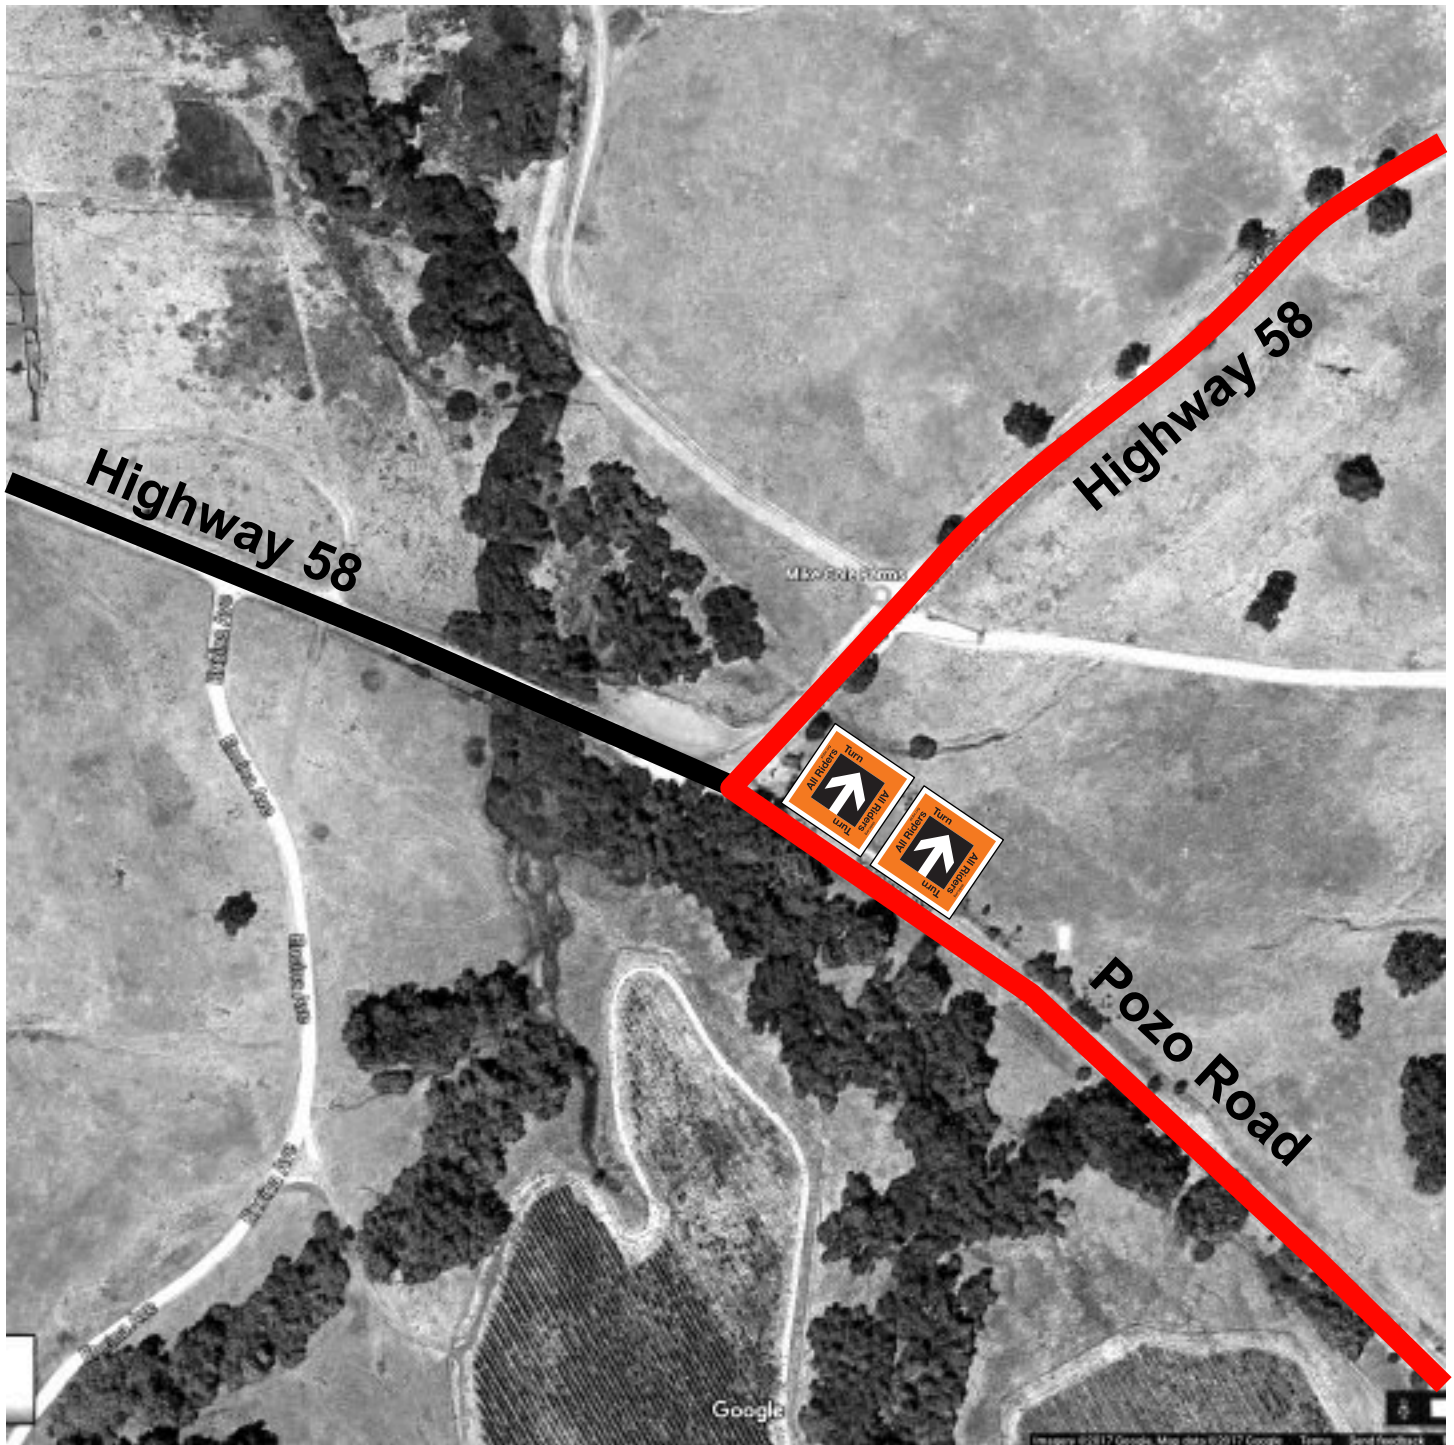

06 Highway 58 & Pozo Road

■ All Riders Turn Pozo Road Northbound Before Intersection