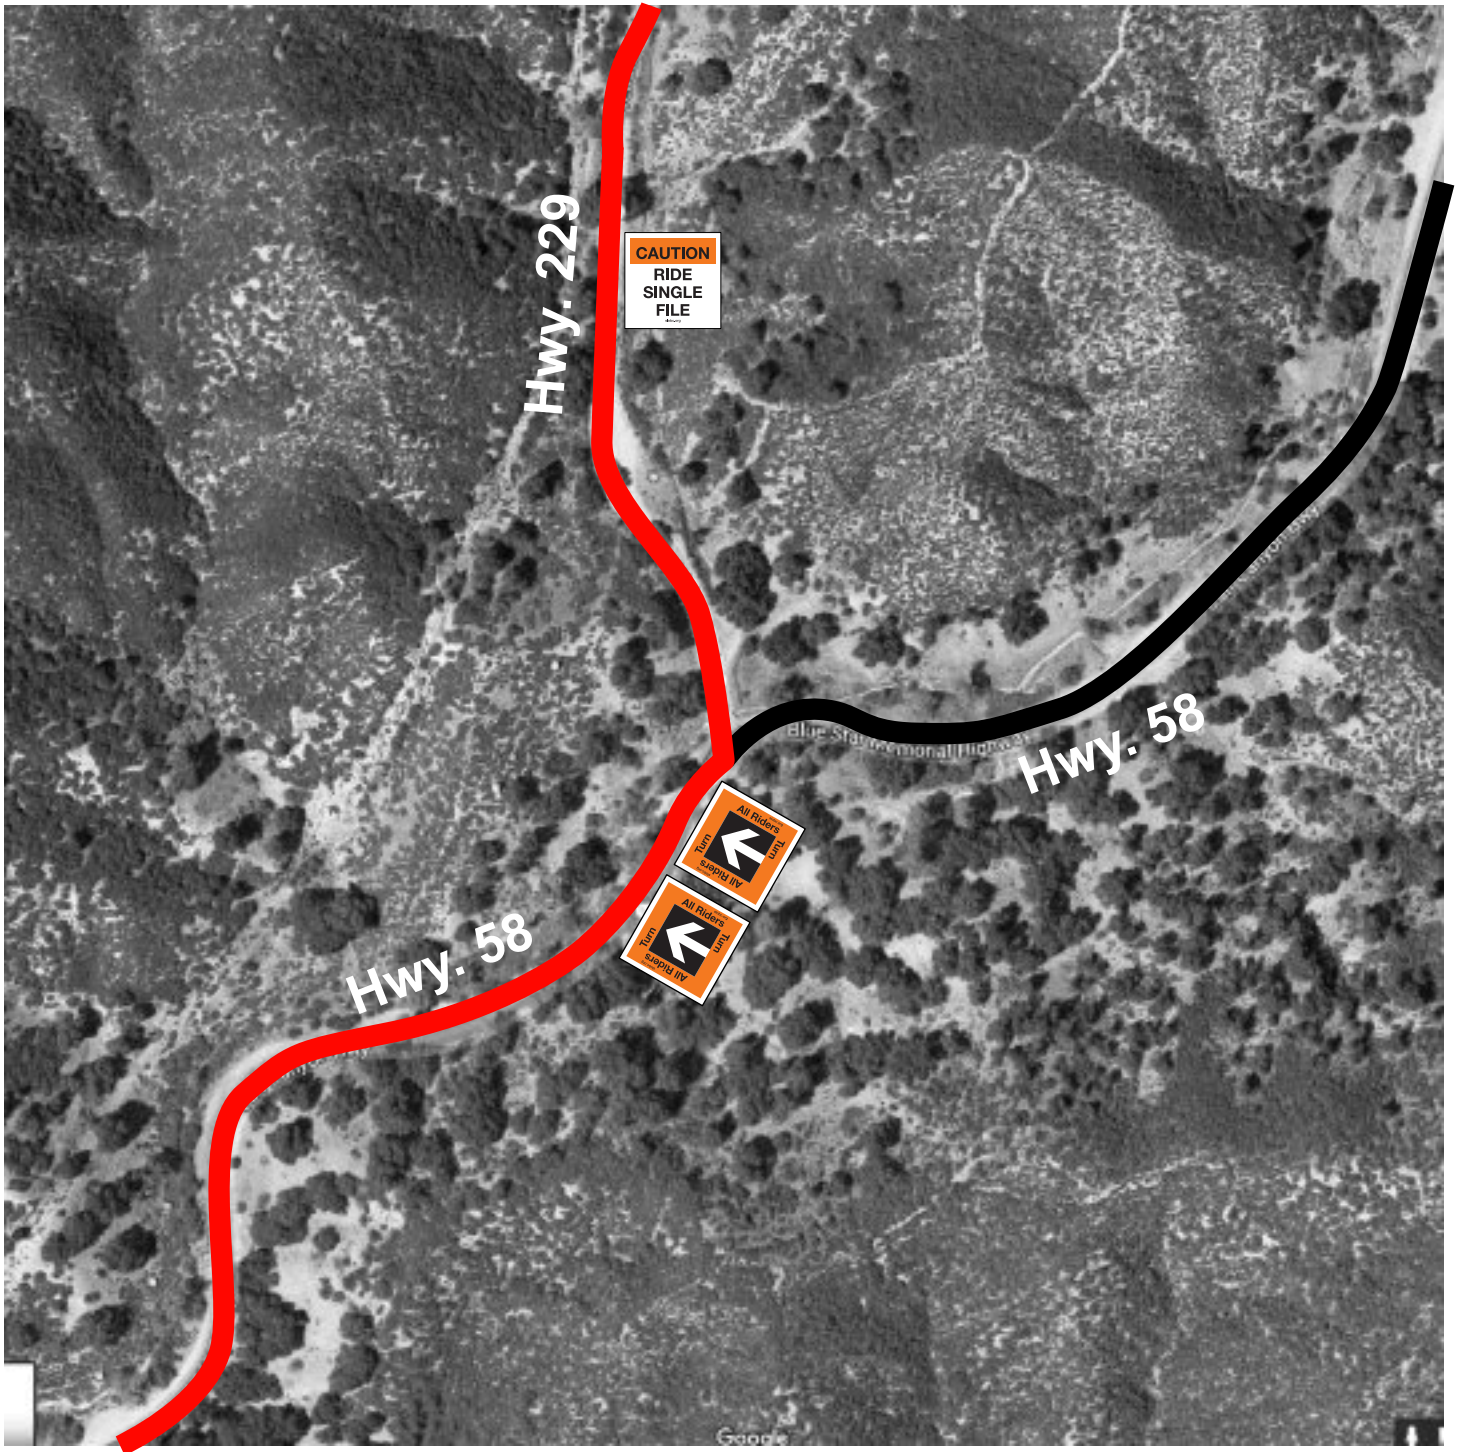

Course Marshal present to warn riders of approaching traffic.

03 Parkhill Road & Huer Huero Road

- **All Riders Turn** Parkhill Road Southbound Before Intersection
Course Marshals present to warn riders of approaching traffic.
- **All Riders Turn** Huer Huero Road Southbound Before Intersection
Course Marshals present to warn riders of route split just ahead.

Course Marshals present at Rest Stop Entry to warn riders to approaching traffic.

06 Highway 58 & Pozo Road

■ All Riders Turn Pozo Road Northbound Before Intersection

07 Highway 58 & Highway 229

- All Riders Turn Highway 58 Eastbound Before Intersection
- Ride Single File Highway 229 Northbound After Intersection

Course Marshals present to warn riders of approaching traffic.

08 Highway 41, Highway 229 & La Panza Road

- All Riders Turn Highway 229 Northbound Before Intersection
- All Riders Turn Highway 41 Eastbound Before Intersection

10 Highway 58 & Shell Creek Road

- Rest Stop Turn Highway 58 Eastbound Before Intersection
- All Riders Turn Shell Creek Rd. Southbound Before Intersection

Place signs further back from intersection to give riders time to slow and turn.