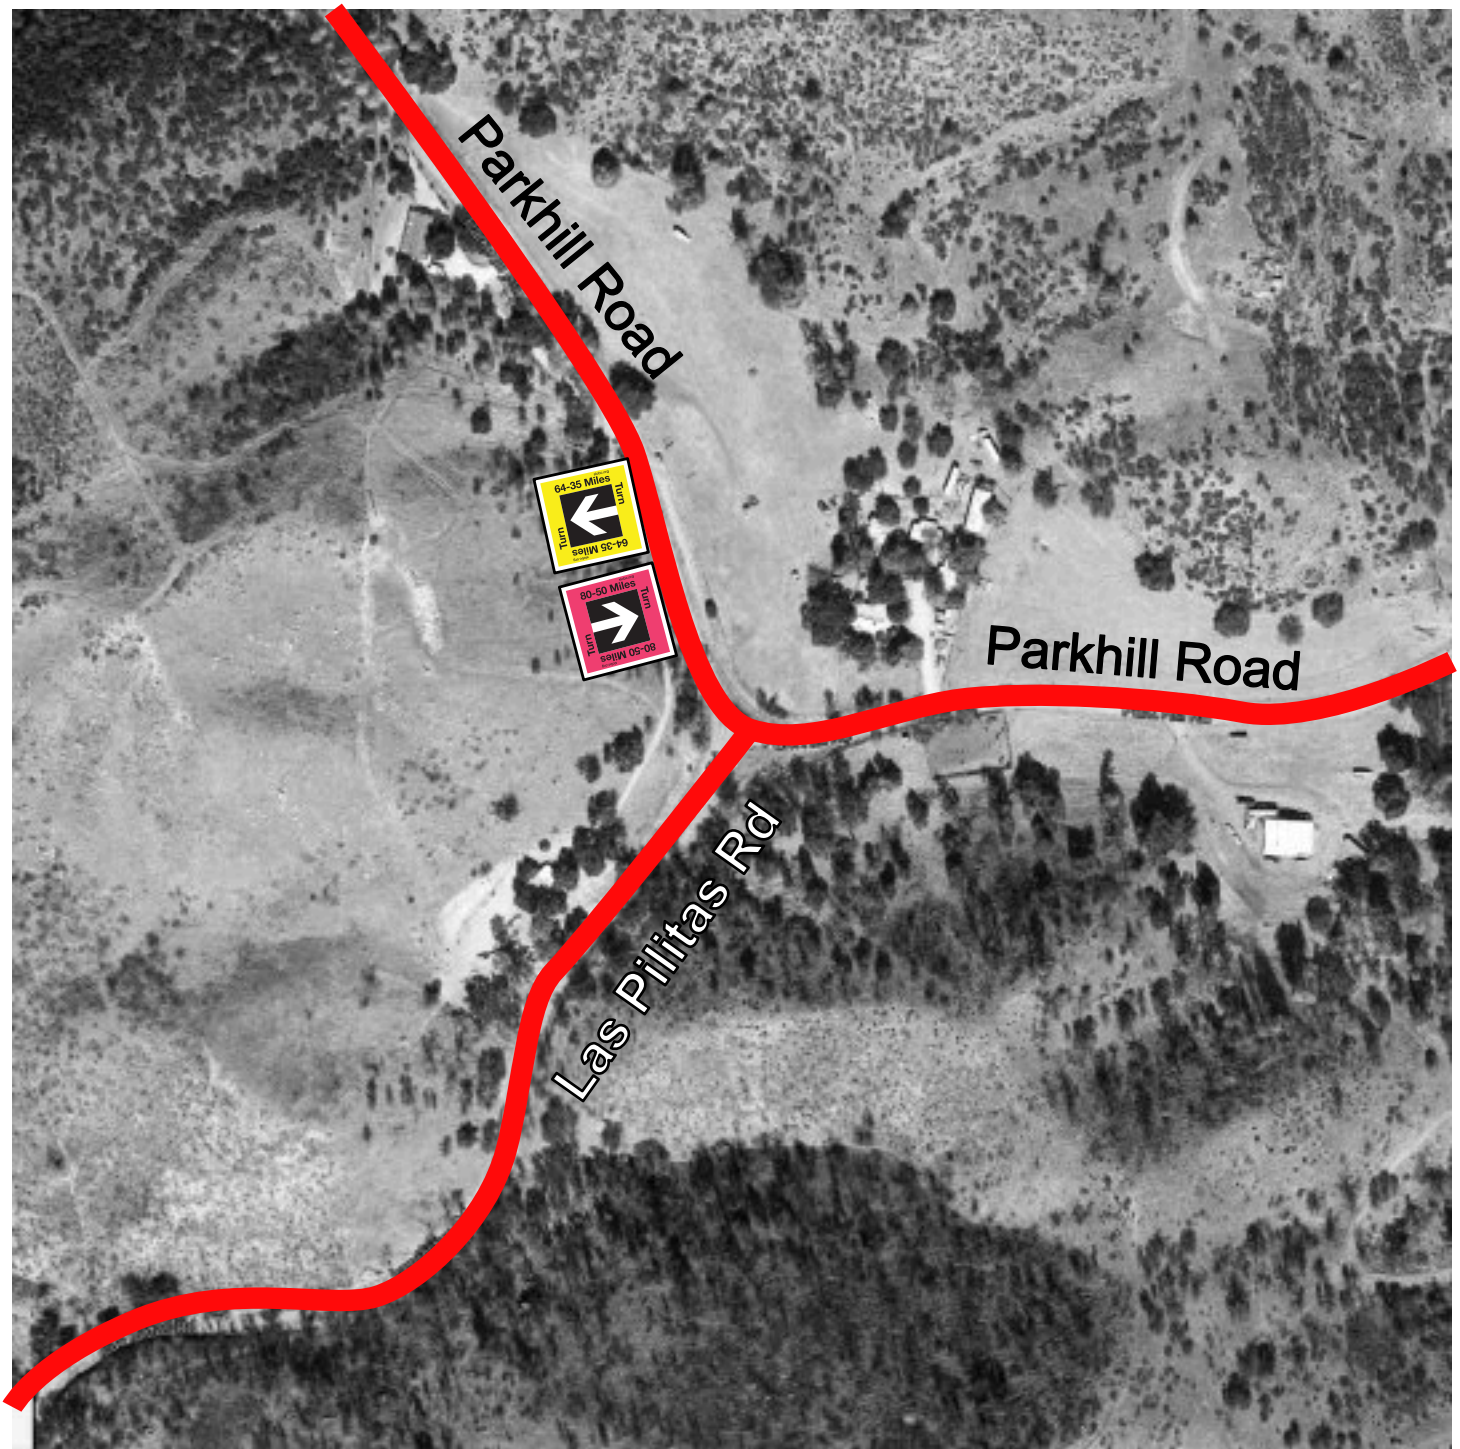

Directional Signs will be put up after 9:00 am. on Saturday by the Site Captain.

01 Highway 58 & O'Donovan Road

- All Riders Turn Highway 58 Westbound Before Intersection
- All Riders Turn O'Donovan Rd. Southbound Before Intersection

02 Highway 58 & Huer Huero Road

- **All Riders Turn** Highway 58 Westbound Before Intersection

Place signs a greater distance before intersection as riders will be riding fast down hill.

Course Marshal present before intersection to warn riders to slow and turn.

Course Marshal present to warn riders of approaching traffic.

03 Parkhill Road & Huer Huero Road

- **All Riders Turn** Parkhill Road Southbound Before Intersection
Course Marshals present to warn riders of approaching traffic.
- **All Riders Turn** Huer Huero Road Southbound Before Intersection
Course Marshals present to warn riders of route split just ahead.