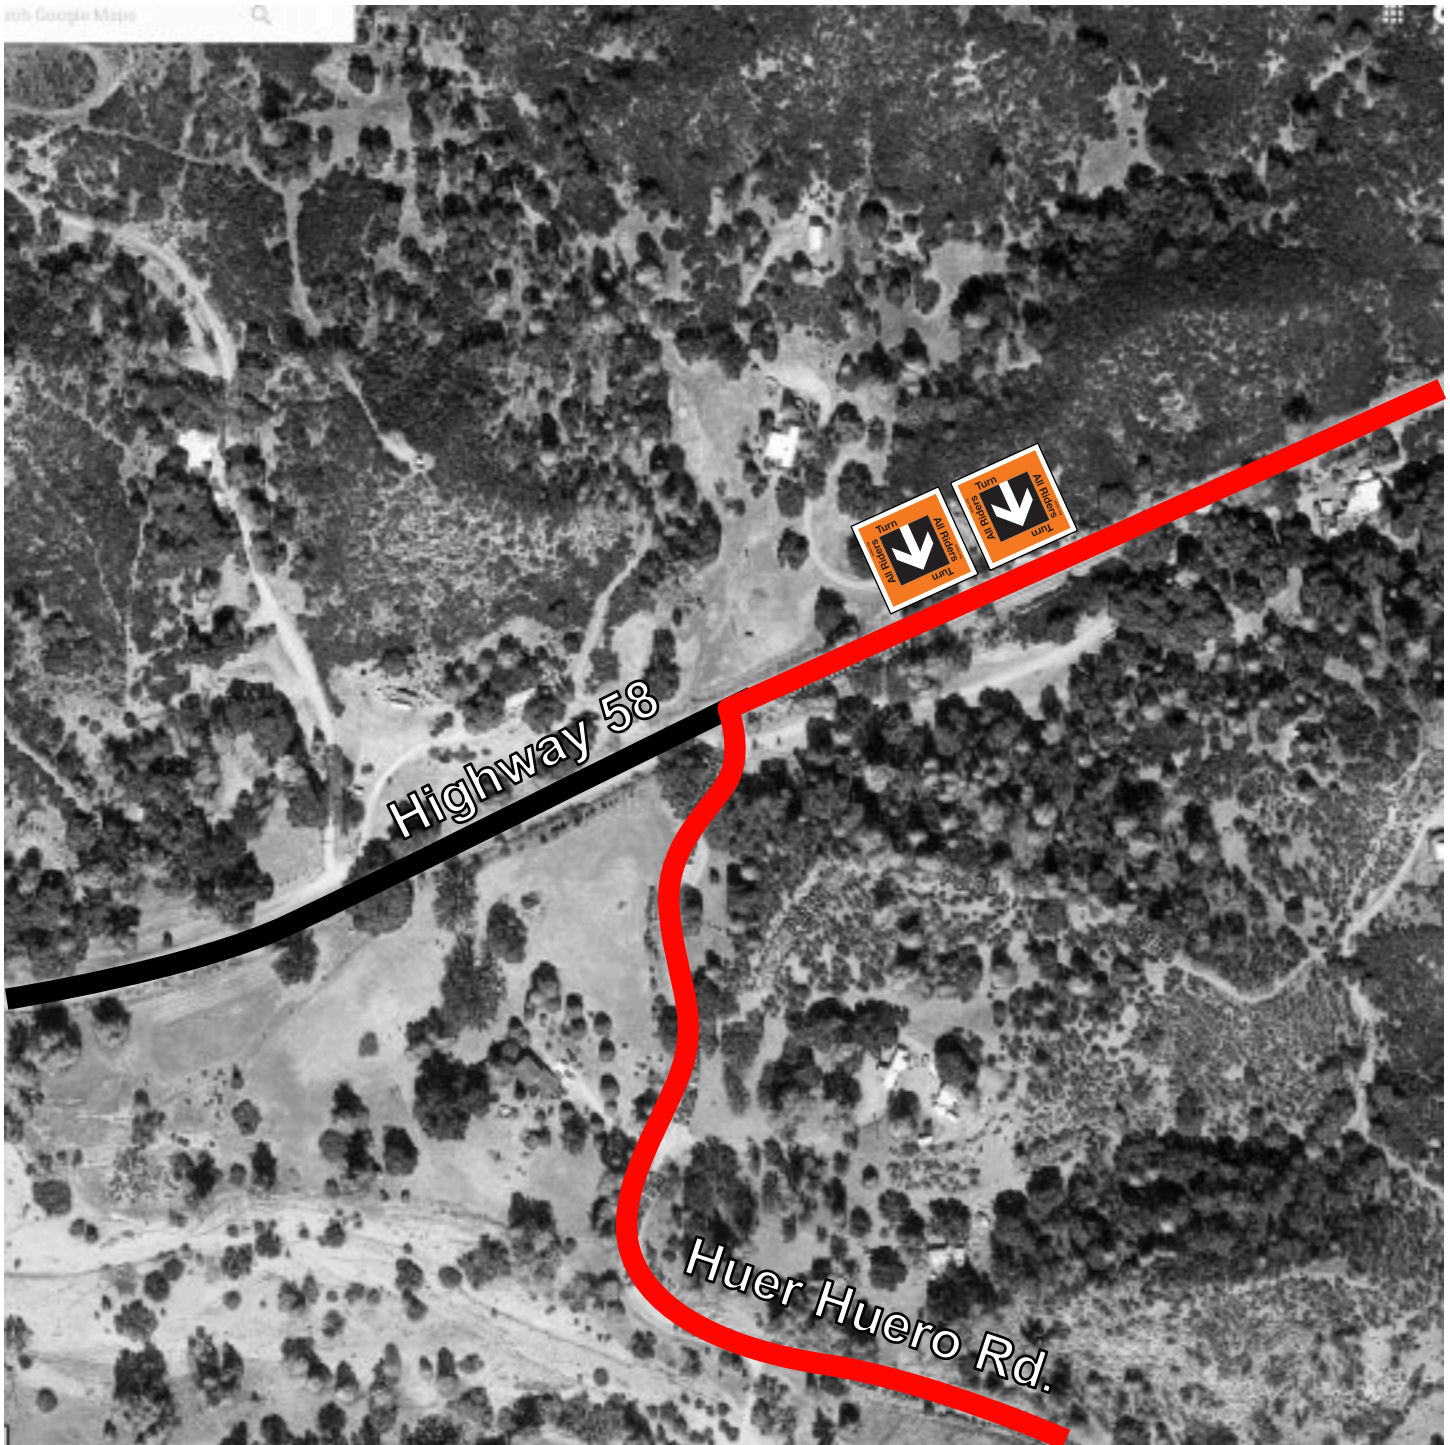

Wildflower Century Route Marking Intersections

Event Date: Saturday, April 20, 2024

CalTrans Permit Number: 0523-6SE-0679

San Luis Obispo Bicycle Club

2/5/24

Creston

- All Riders Turn Highway 229 Northbound Before Intersection
- Rest Stop Turn O'Donovan Rd. Southbound At Creston School
- All Riders Turn O'Donovan Rd. Westbound Before Intersection

Directional Signs will be put up after 9:00 am. on Saturday by the Site Captain.

01 Highway 58 & O'Donovan Road

- All Riders Turn Highway 58 Westbound Before Intersection
- All Riders Turn O'Donovan Rd. Southbound Before Intersection

02 Highway 58 & Huer Huero Road

- **All Riders Turn** Highway 58 Westbound Before Intersection

Place signs a greater distance before intersection as riders will be riding fast down hill.

Course Marshal present before intersection to warn riders to slow and turn.

Course Marshal present to warn riders of approaching traffic.

03 Parkhill Road & Huer Huero Road

- **All Riders Turn** Parkhill Road Southbound Before Intersection
Course Marshals present to warn riders of approaching traffic.
- **All Riders Turn** Huer Huero Road Southbound Before Intersection
Course Marshals present to warn riders of route split just ahead.