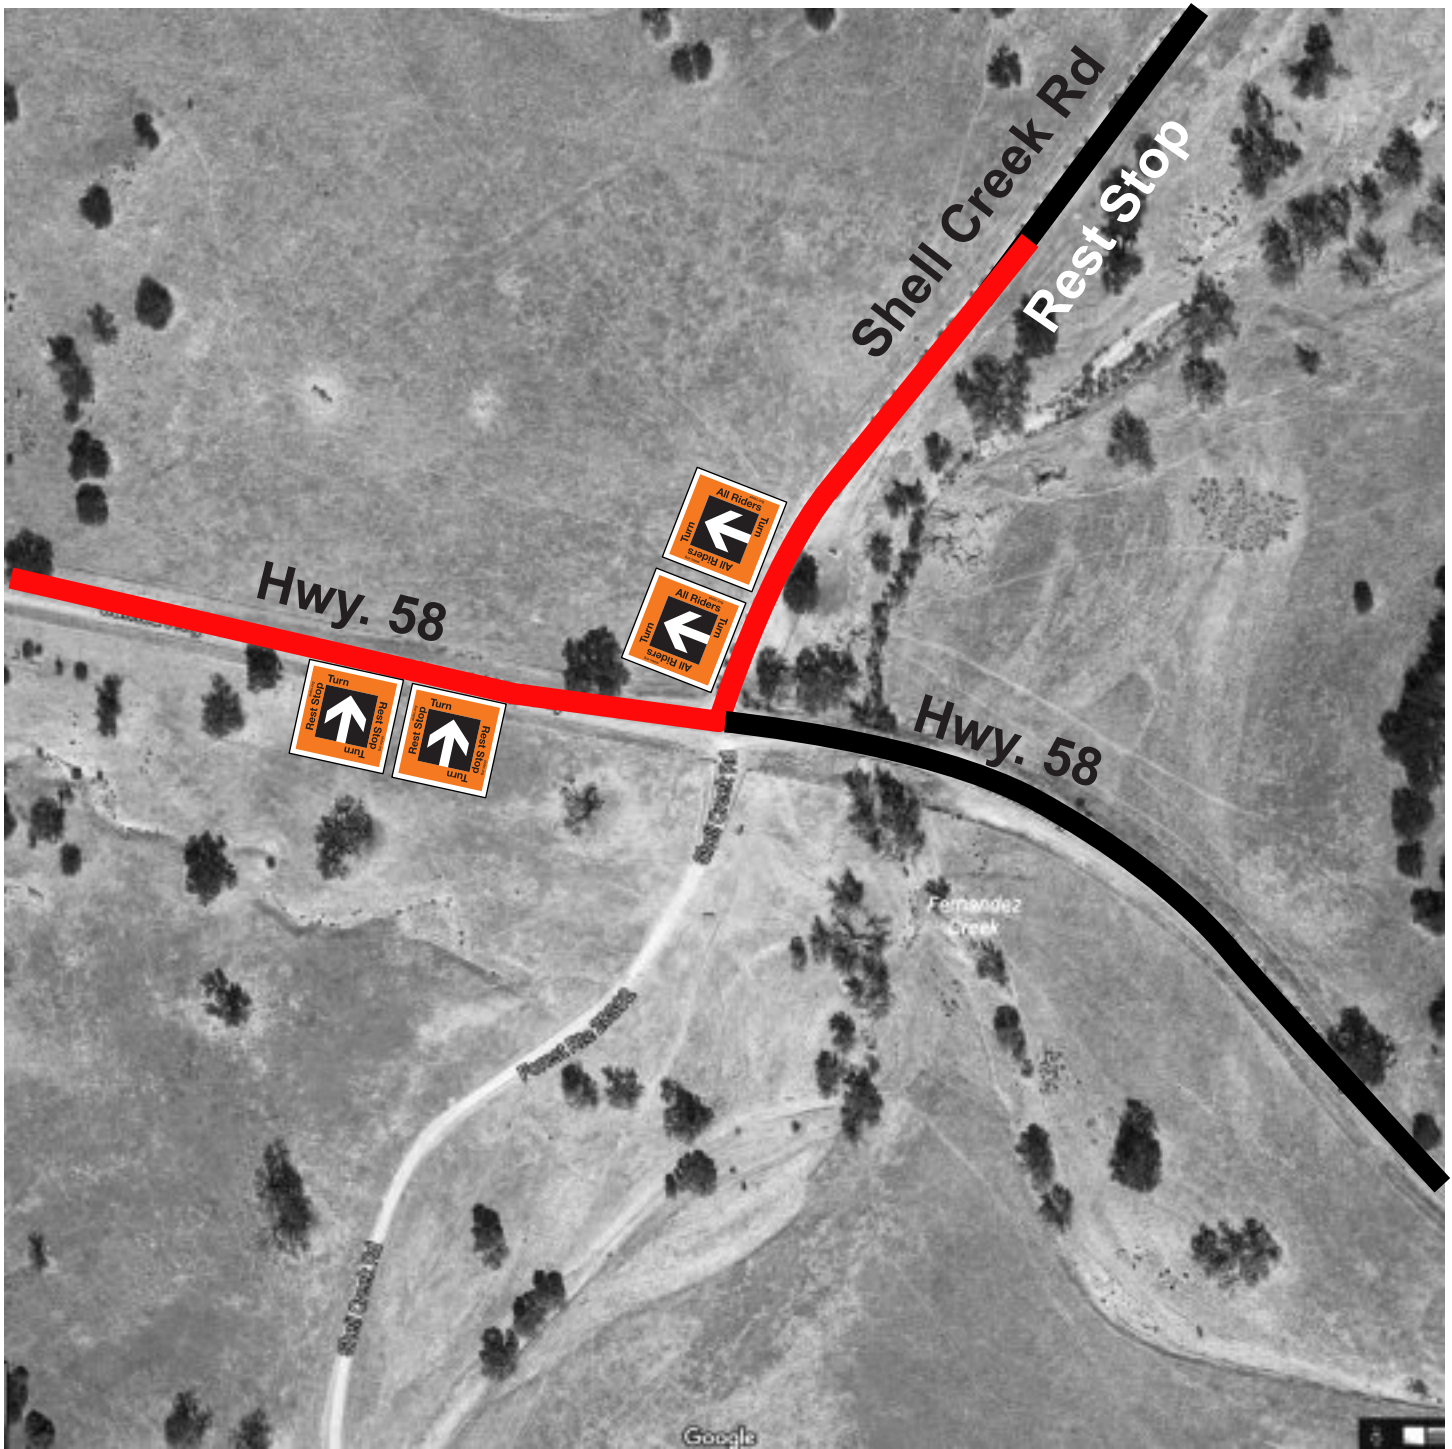

Course Marshal present to warn riders of approaching traffic.

03 Parkhill Road & Huer Huero Road

- **All Riders Turn** Parkhill Road Southbound Before Intersection
Course Marshals present to warn riders of approaching traffic.
- **All Riders Turn** Huer Huero Road Southbound Before Intersection
Course Marshals present to warn riders of route split just ahead.

Course Marshals present to warn riders of approaching traffic.

08 Highway 41, Highway 229 & La Panza Road

- All Riders Turn Highway 229 Northbound Before Intersection
- All Riders Turn Highway 41 Eastbound Before Intersection

09 Highway 58 & La Panza Road

- All Riders Turn La Panza Rd. Southbound Before Intersection
- All Riders Turn Highway 58 Westbound Before Intersection

Course Marshals present to warn riders of approaching traffic.

10 Highway 58 & Shell Creek Road

- Rest Stop Turn Highway 58 Eastbound Before Intersection
- All Riders Turn Shell Creek Rd. Southbound Before Intersection

Place signs further back from intersection to give riders time to slow and turn.