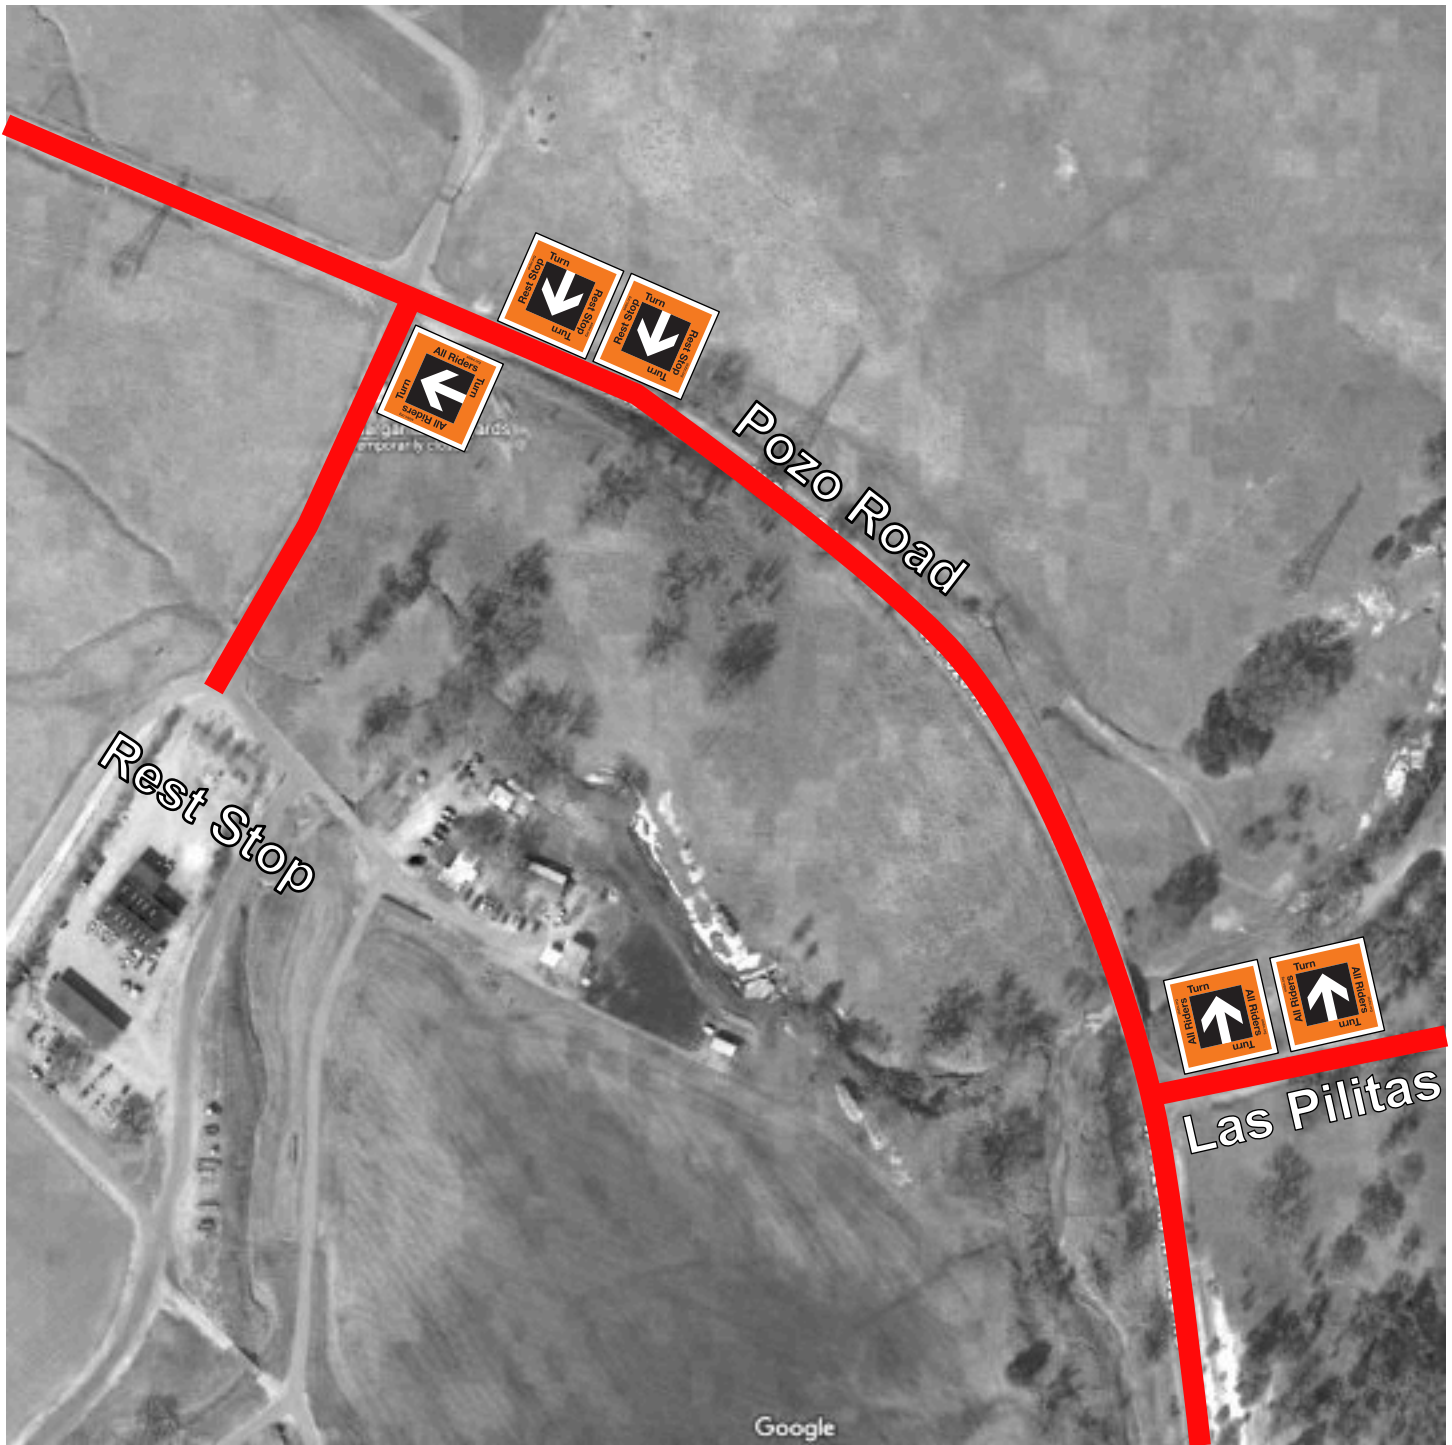

Directional Signs will be put up after 9:00 am. on Saturday by the Site Captain.

01 Highway 58 & O'Donovan Road

- All Riders Turn Highway 58 Westbound Before Intersection
- All Riders Turn O'Donovan Rd. Southbound Before Intersection

02 Highway 58 & Huer Huero Road

- **All Riders Turn** Highway 58 Westbound Before Intersection

Place signs a greater distance before intersection as riders will be riding fast down hill.

Course Marshal present before intersection to warn riders to slow and turn.

Course Marshal present to warn riders of approaching traffic.

03 Parkhill Road & Huer Huero Road

- **All Riders Turn** Parkhill Road Southbound Before Intersection
Course Marshals present to warn riders of approaching traffic.
- **All Riders Turn** Huer Huero Road Southbound Before Intersection
Course Marshals present to warn riders of route split just ahead.

04 Parkhill Road & Las Pilitas Road

- 64-35 Mile Riders Turn Parkhill Road Southbound Before Intersection
- 80-50 Mile Riders Turn Parkhill Road Southbound Before Intersection

Reinforce turn directions with route arrows.