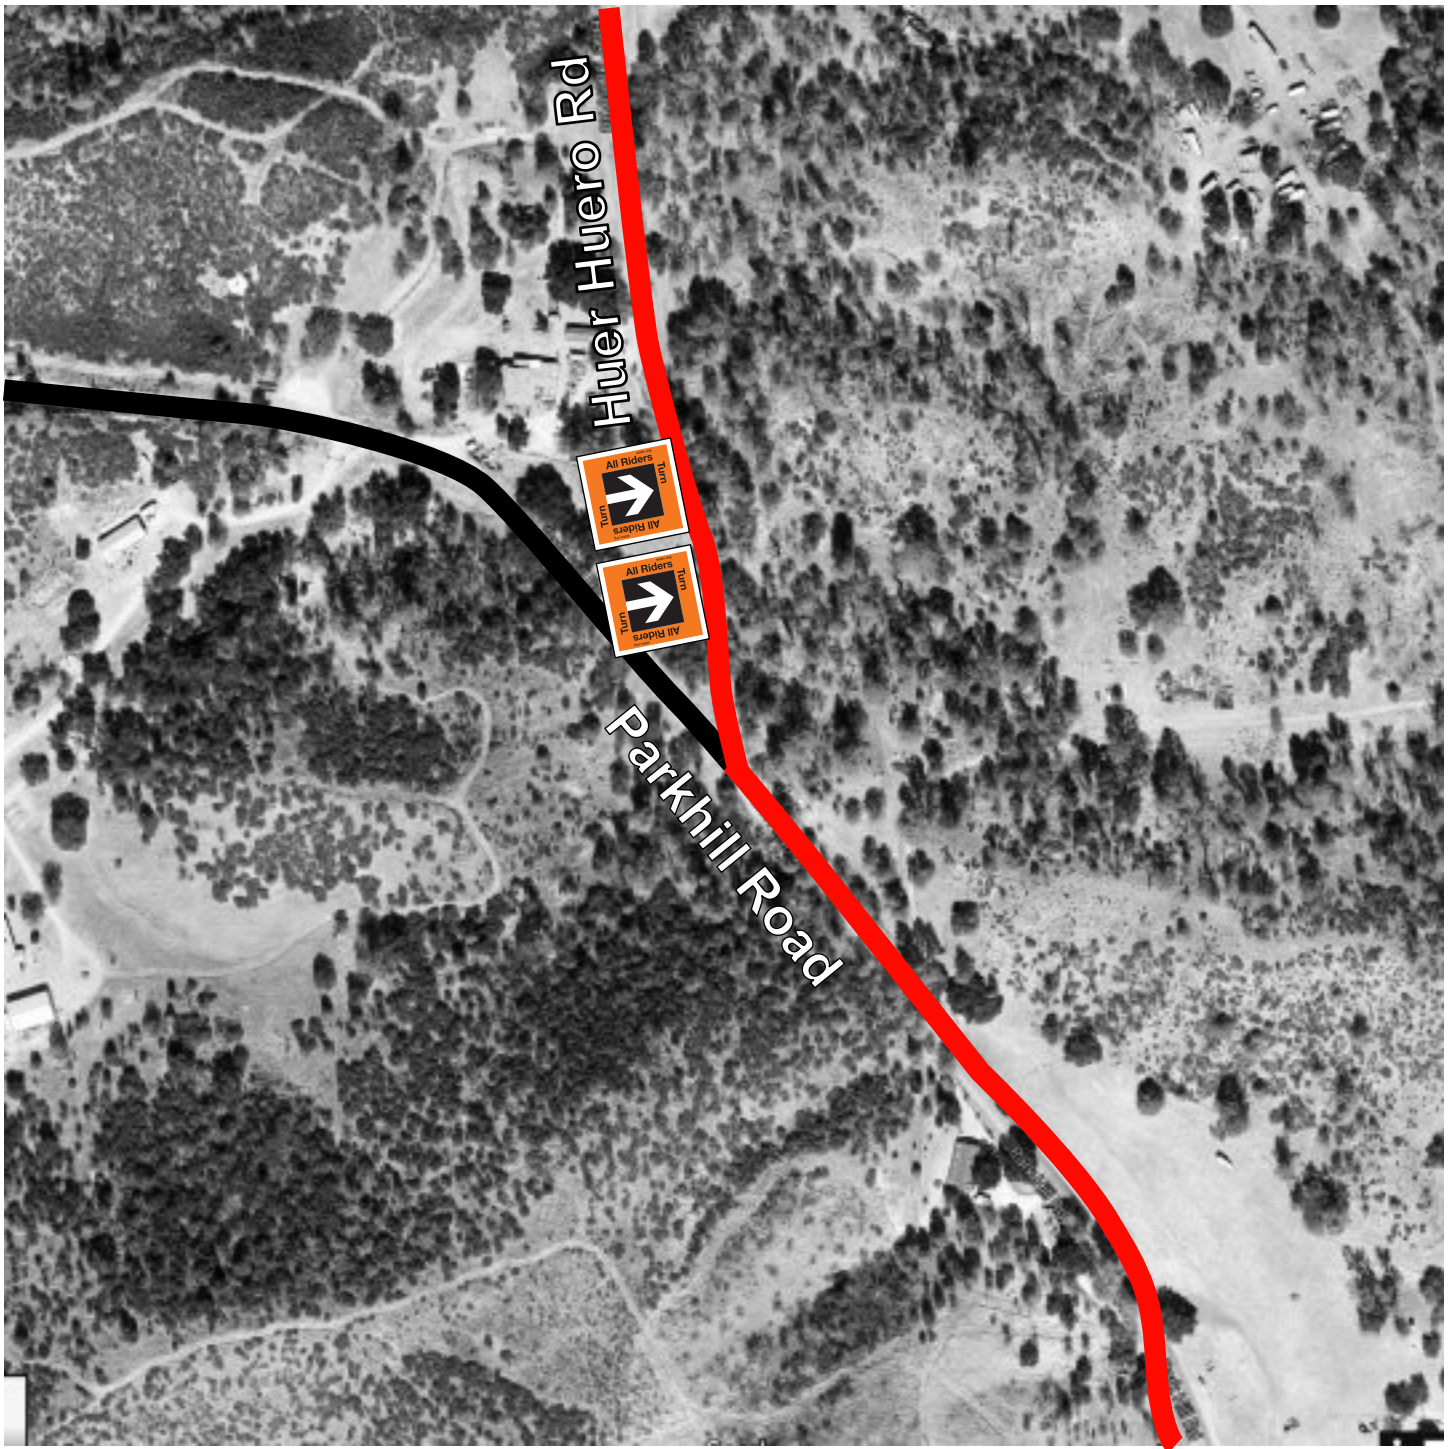

Directional Signs will be put up after 9:00 am. on Saturday by the Site Captain.

01 Highway 58 & O'Donovan Road

- All Riders Turn Highway 58 Westbound Before Intersection
- All Riders Turn O'Donovan Rd. Southbound Before Intersection

02 Highway 58 & Huer Huero Road

- **All Riders Turn** Highway 58 Westbound Before Intersection

Place signs a greater distance before intersection as riders will be riding fast down hill.

Course Marshal present before intersection to warn riders to slow and turn.

Course Marshal present to warn riders of approaching traffic.

03 Parkhill Road & Huer Huero Road

- **All Riders Turn** Parkhill Road Southbound Before Intersection
Course Marshals present to warn riders of approaching traffic.
- **All Riders Turn** Huer Huero Road Southbound Before Intersection
Course Marshals present to warn riders of route split just ahead.

04 Parkhill Road & Las Pilitas Road

- 64-35 Mile Riders Turn Parkhill Road Southbound Before Intersection
- 80-50 Mile Riders Turn Parkhill Road Southbound Before Intersection

Reinforce turn directions with route arrows.