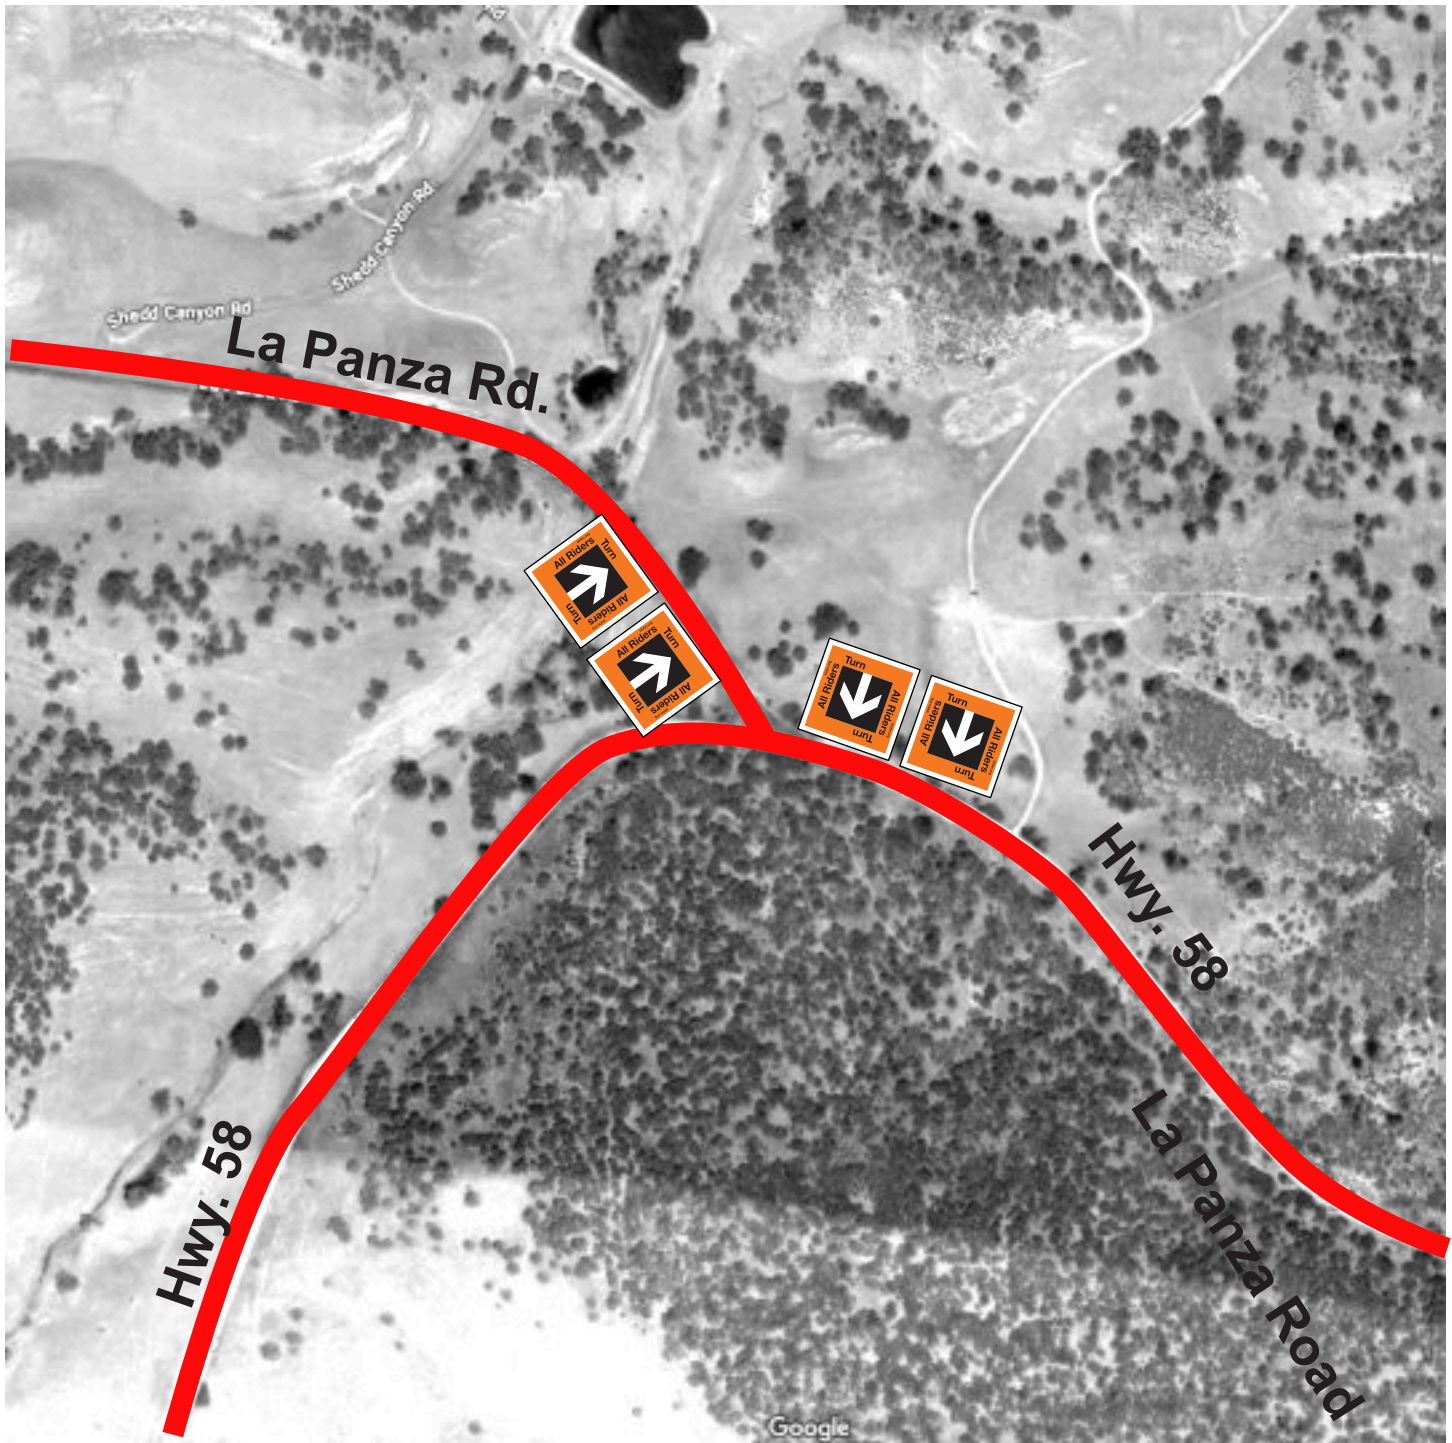

Directional Signs will be put up after 9:00 am. on Saturday by the Site Captain.

01 Highway 58 & O'Donovan Road

- All Riders Turn Highway 58 Westbound Before Intersection
- All Riders Turn O'Donovan Rd. Southbound Before Intersection

Course Marshal present to warn riders of approaching traffic.

03 Parkhill Road & Huer Huero Road

- **All Riders Turn** Parkhill Road Southbound Before Intersection
Course Marshals present to warn riders of approaching traffic.
- **All Riders Turn** Huer Huero Road Southbound Before Intersection
Course Marshals present to warn riders of route split just ahead.

Course Marshals present at Rest Stop Entry to warn riders to approaching traffic.

06 Highway 58 & Pozo Road

■ All Riders Turn Pozo Road Northbound Before Intersection

07 Highway 58 & Highway 229

- All Riders Turn Highway 58 Eastbound Before Intersection
- Ride Single File Highway 229 Northbound After Intersection

Course Marshals present to warn riders of approaching traffic.

08 Highway 41, Highway 229 & La Panza Road

- All Riders Turn Highway 229 Northbound Before Intersection
- All Riders Turn Highway 41 Eastbound Before Intersection