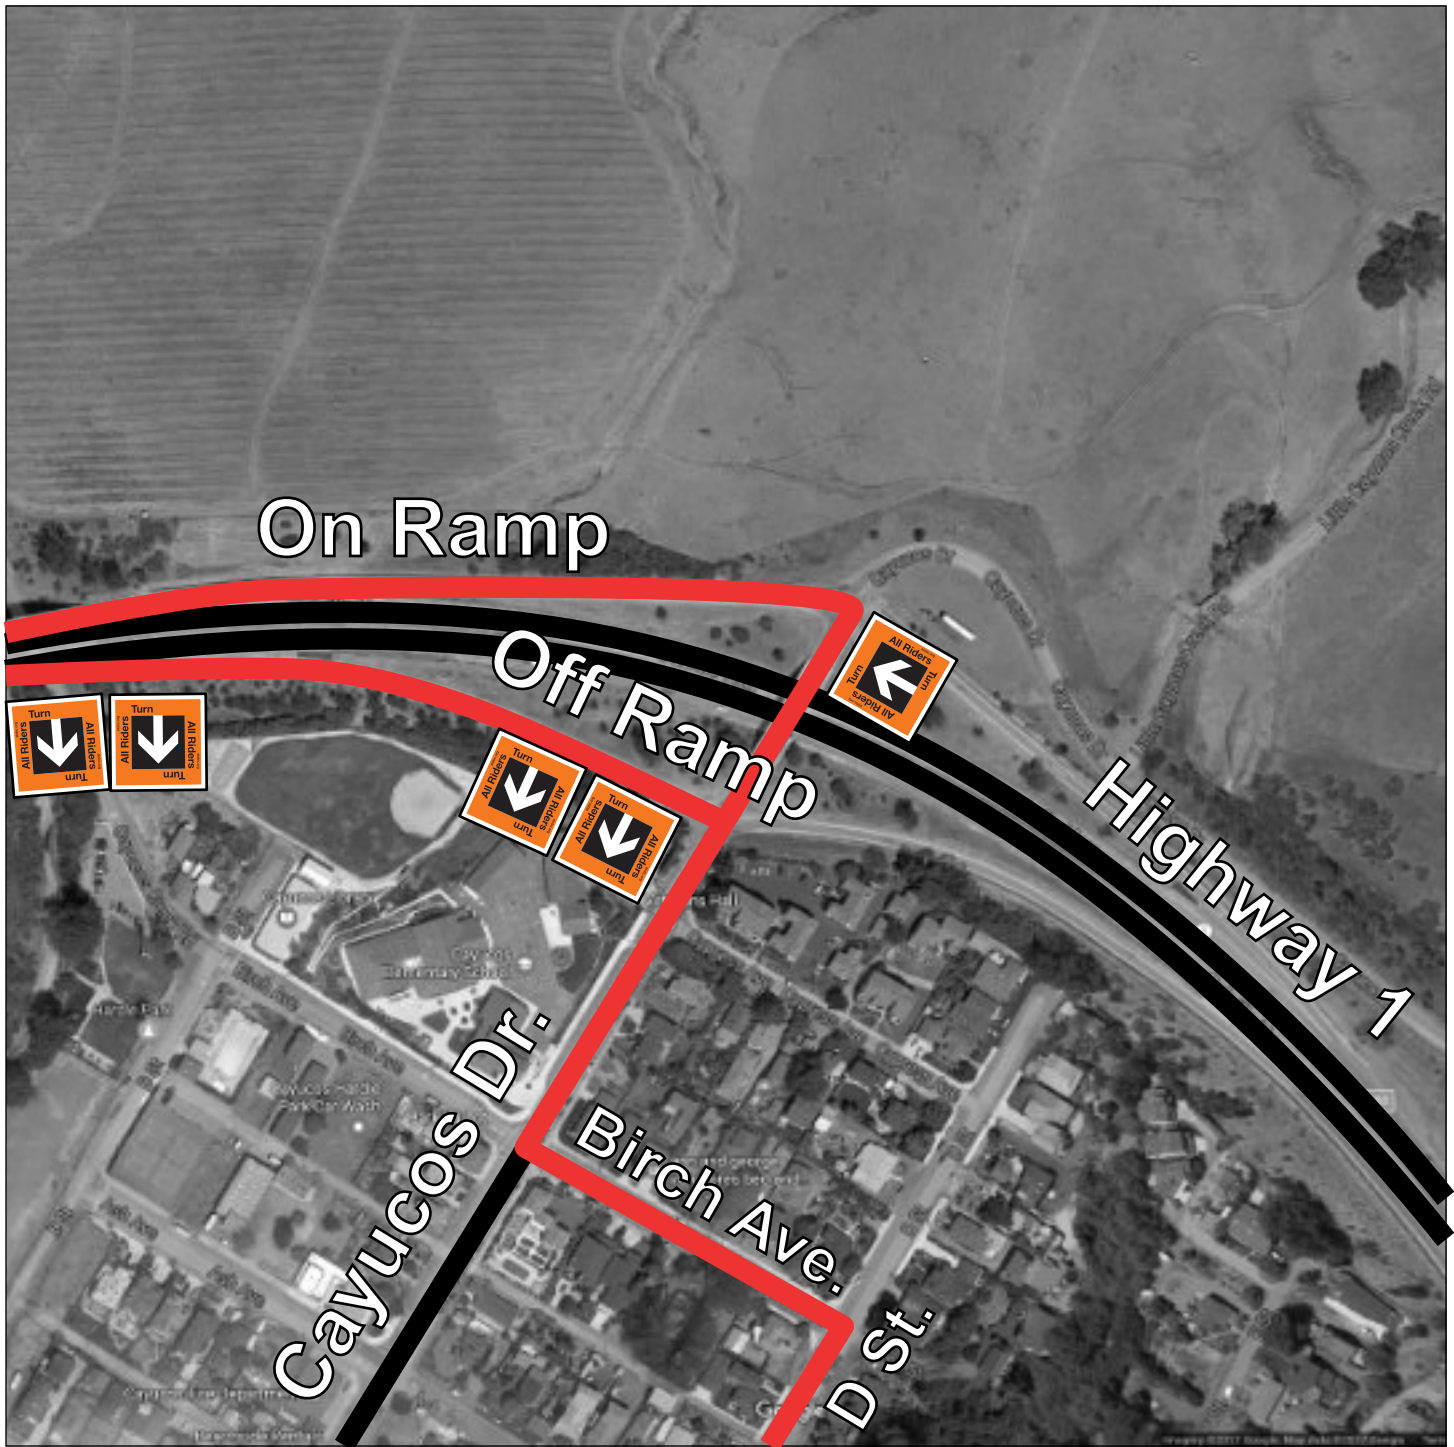

Reinforce with route arrows in middle of shoulder.

### 03 Highway 1 & 13<sup>th</sup> Street

- All Turn Right Highway 1. Northbound Before Off Ramp
- All Turn Left Off Ramp Northbound Before 13<sup>th</sup> St.
- All Turn Right 13<sup>th</sup> St. Westbound Before Ocean Ave.
- All Straight Ocean Ave. Southbound Before 13<sup>th</sup> St.
- All Straight On Ramp Southbound After 13<sup>th</sup> St.

## 04 Ocean Ave. & Zig Zag

Use Orange route arrows to mark Zig-Zag going both ways. See Intersection 05 for completion.

## 06 Highway 1 & N Ocean Ave.

- All Straight Highway 1 Southbound Before Intersection