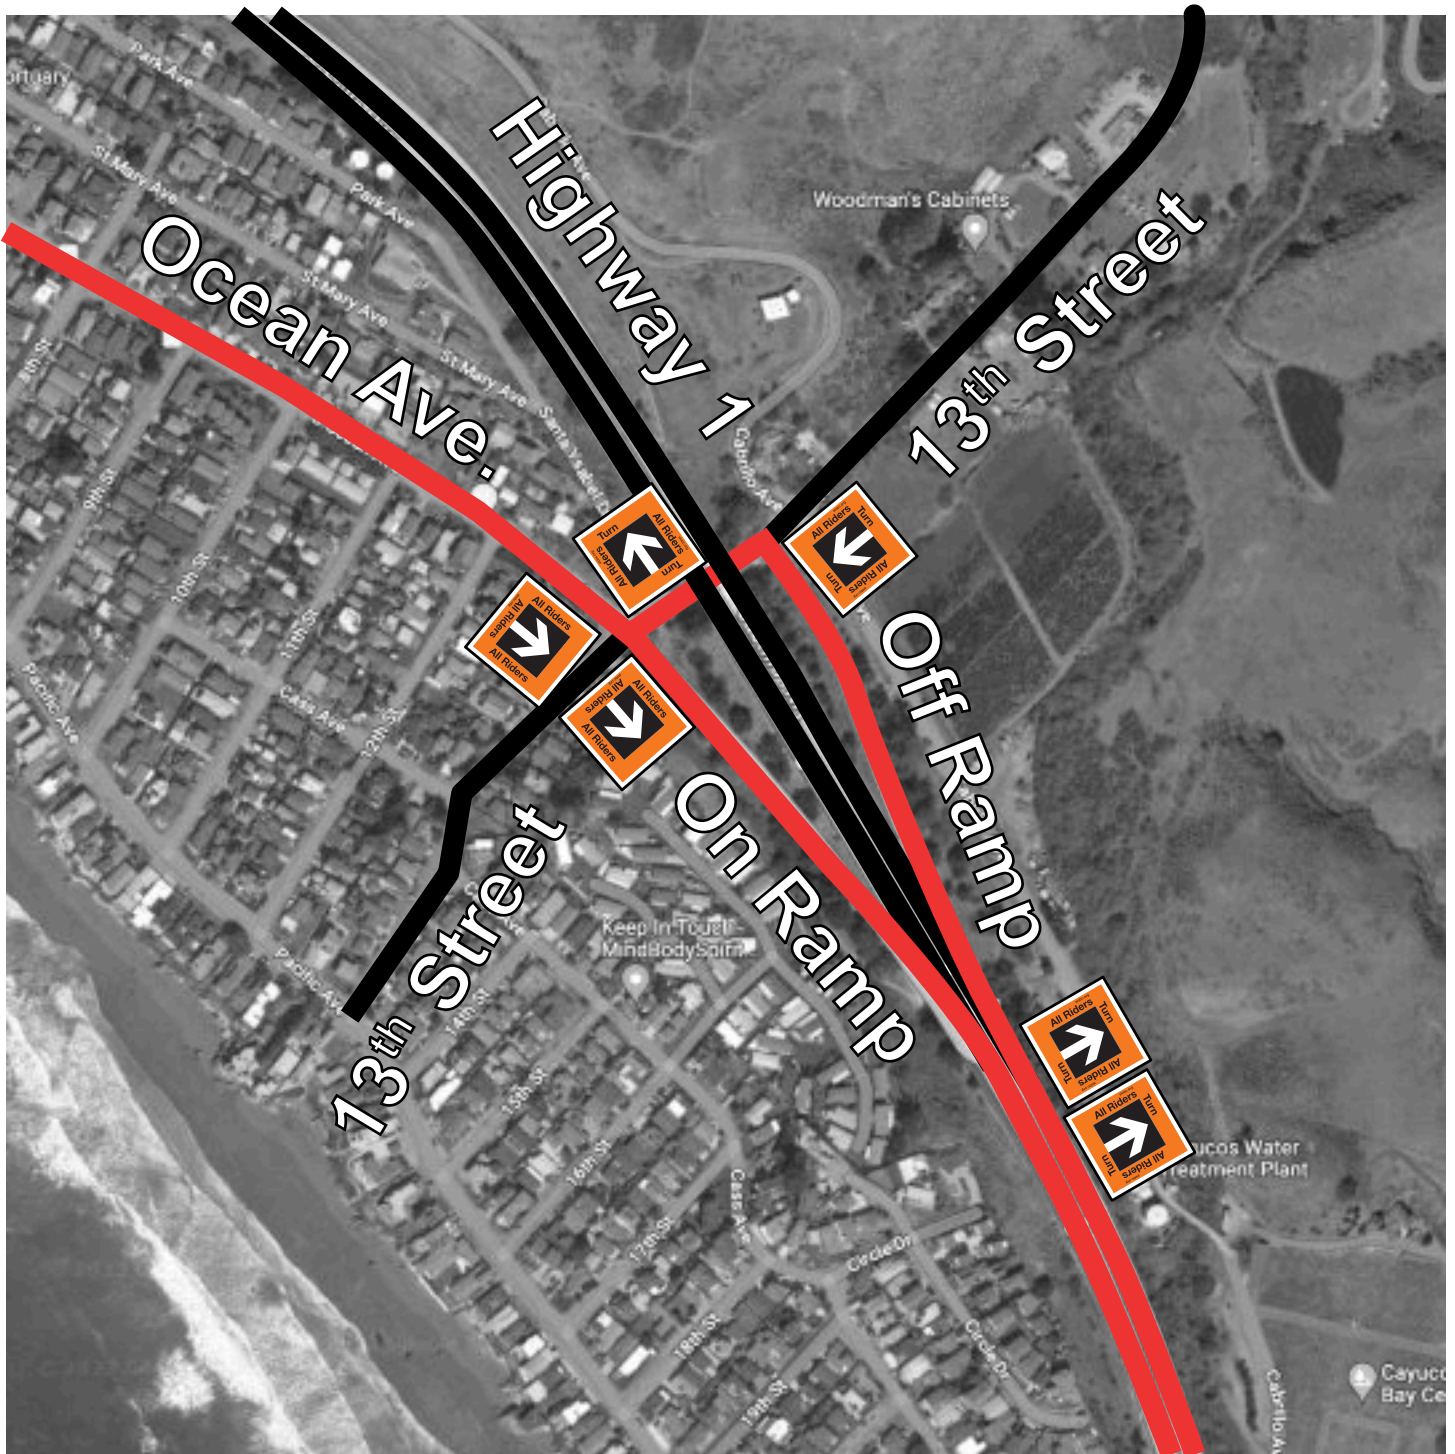

# 01 Highway 1 & Highway 41

- All Turn Left    On-Ramp    Northbound    At Intersection – Visible to riders
- All Turn Right    Highway 1    Southbound    Before Off Ramp

### 03 Highway 1 & 13<sup>th</sup> Street

- All Turn Right Highway 1. Northbound Before Off Ramp
- All Turn Left Off Ramp Northbound Before 13<sup>th</sup> St.
- All Turn Right 13<sup>th</sup> St. Westbound Before Ocean Ave.
- All Straight Ocean Ave. Southbound Before 13<sup>th</sup> St.
- All Straight On Ramp Southbound After 13<sup>th</sup> St.

## 08 Highway 46 & Vineyard Drive

- All Turn Right Hwy. 46 Traffic Circle Eastbound Before Vinyard Dr. Intersection
  - All Turn Right Hwy. 46 Traffic Circle Westbound Before Hwy. 46. Intersection
- Course Marshals Present

## 11 Moonstone Beach Dr. & Windsor Blvd.

- All Turn Right Moonstone Southbound Before Intersection with Windsor
- All Turn Right Windsor Blvd. Eastbound In dirt area just before trees and bridge.