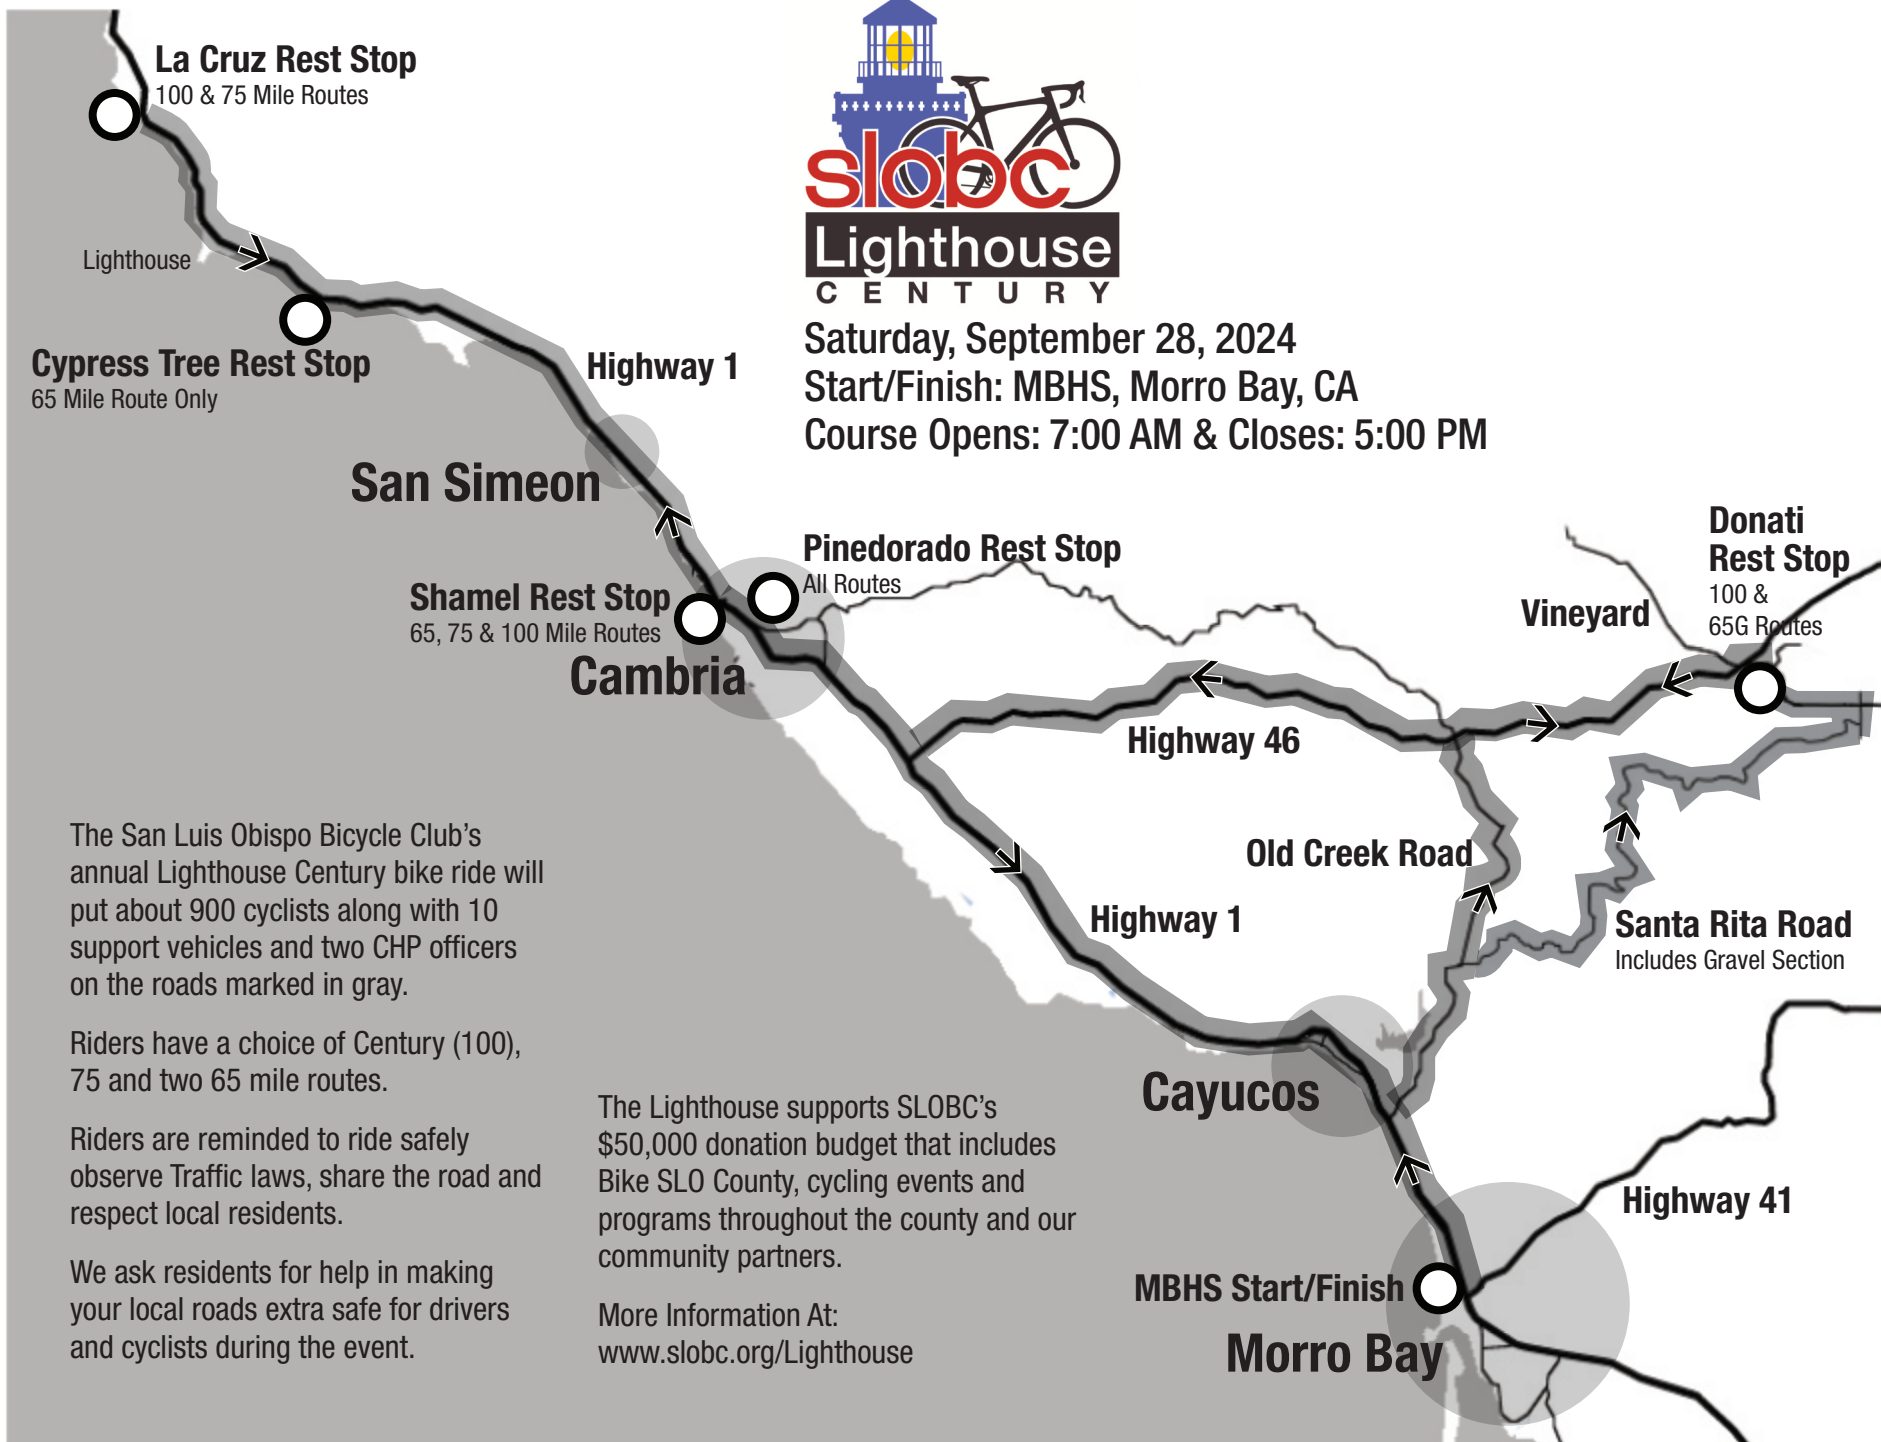

**SLOBC**  
**Lighthouse**  
CENTURY  
Saturday, September 28, 2024  
Start/Finish: MBHS, Morro Bay, CA  
Course Opens: 7:00 AM & Closes: 5:00 PM

The San Luis Obispo Bicycle Club's annual Lighthouse Century bike ride will put about 900 cyclists along with 10 support vehicles and two CHP officers on the roads marked in gray.

Riders have a choice of Century (100), 75 and two 65 mile routes.

Riders are reminded to ride safely observe Traffic laws, share the road and respect local residents.

We ask residents for help in making your local roads extra safe for drivers and cyclists during the event.

The Lighthouse supports SLOBC's \$50,000 donation budget that includes Bike SLO County, cycling events and programs throughout the county and our community partners.

More Information At:  
[www.slobc.org/Lighthouse](http://www.slobc.org/Lighthouse)